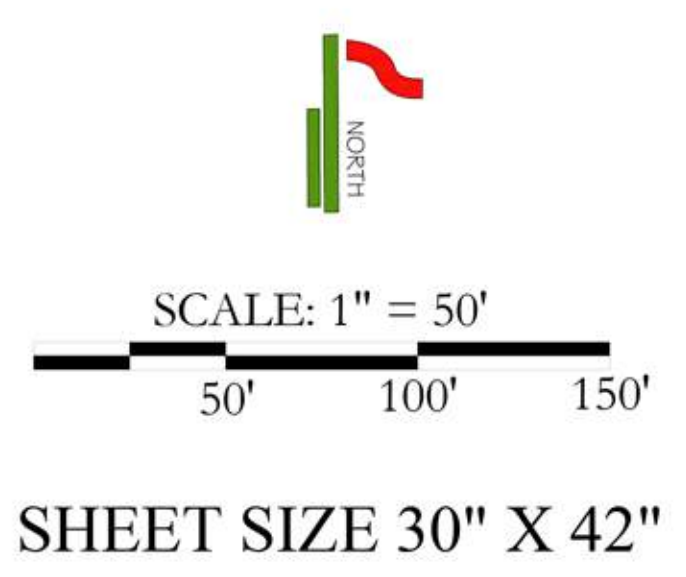

White Lake Golf Foundation's Golf Performance Academy

October 12, 2022

SCORECARD

HOLE	BLUE	WHITE	RED
1	107	96	80
2	100	90	75
3	94	85	71
4	131	118	98
5	120	108	90
6	150	135	113
7	168	151	126
8	141	127	106
9	112	101	84
OUT	1123	1011	842

White Lake Golf Club
"Established 1916"

6777 S. Shore St, Whitehall, MI 49461

White Lake Golf Foundation's Golf Performance Academy

SCALE: 1" = 50'
50' 100' 150'

SHEET SIZE 30" X 42"

Raymond Hearn
Golf Course Designs, Inc.