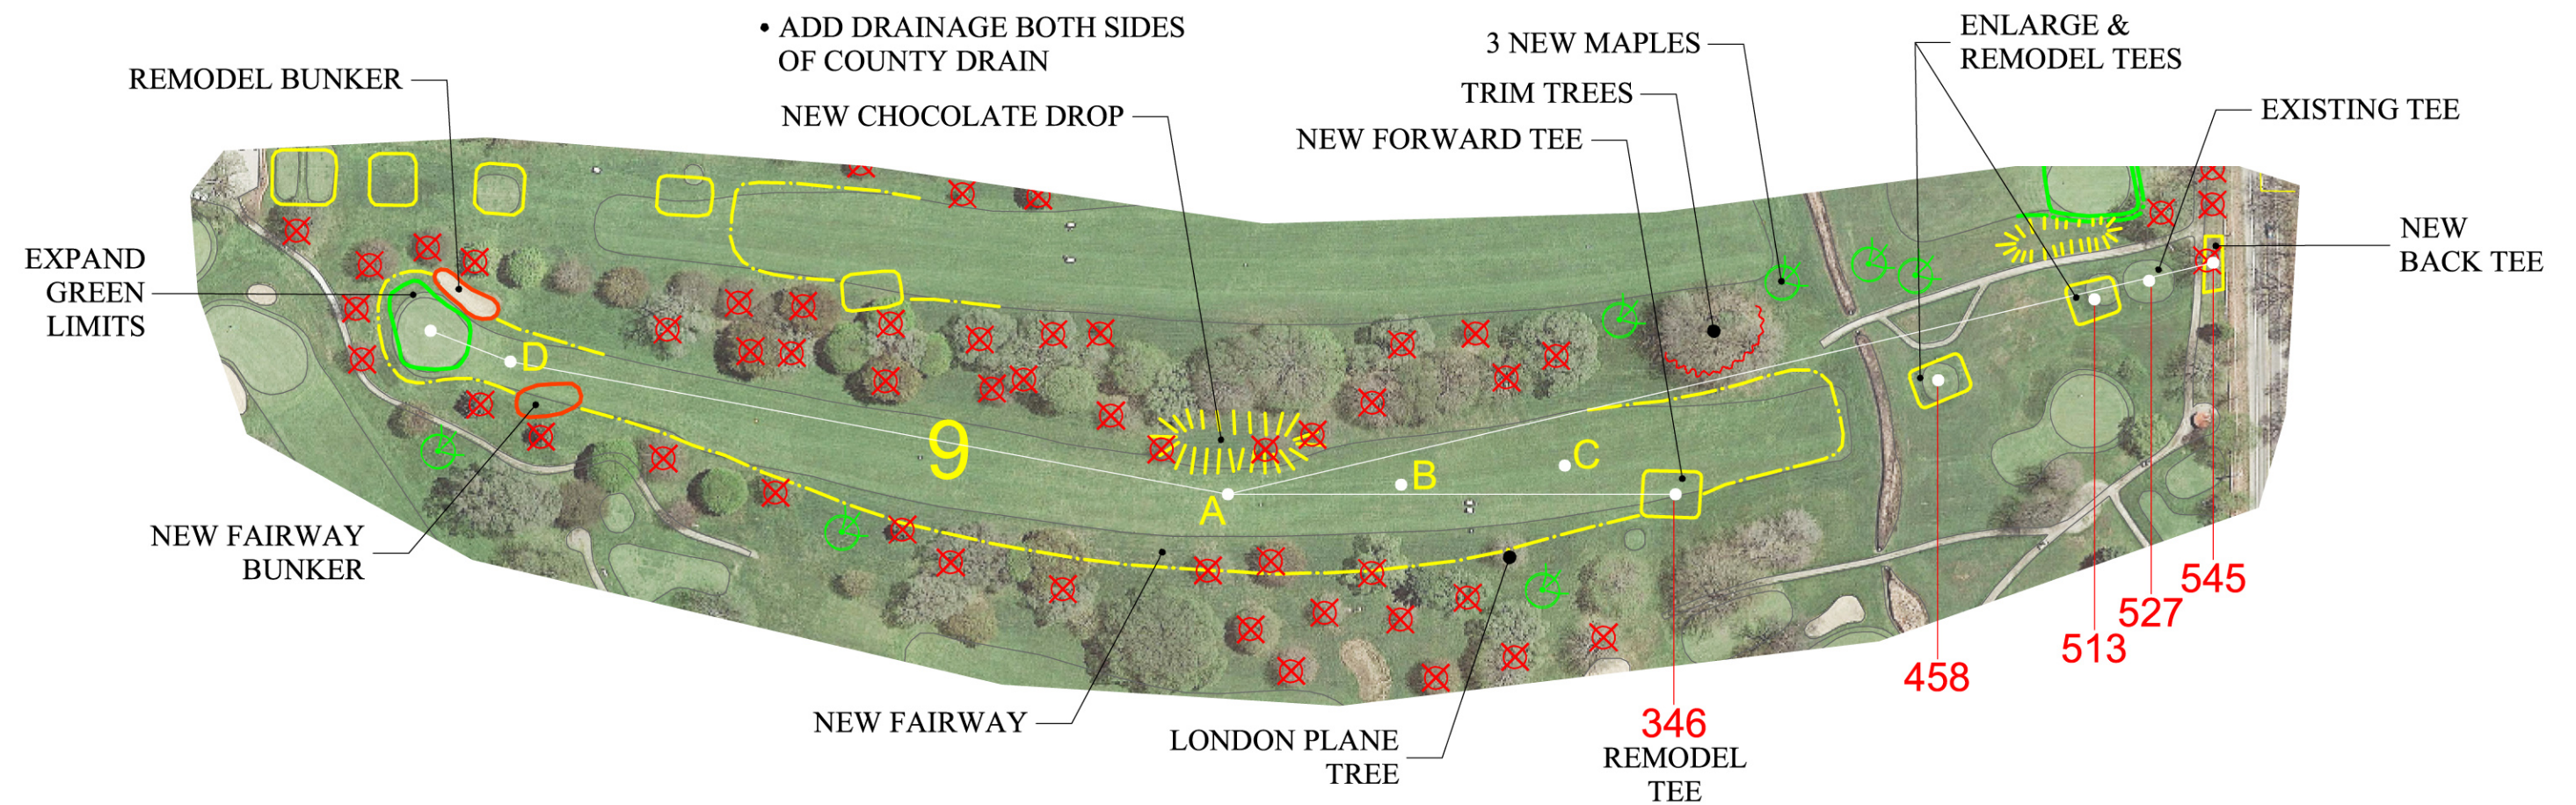

White Lake Golf Club  
 "Established 1916"  
 6777 S. Shore St.  
 Whitehall, MI 49461

### SCORECARD

	I	II	III	IV	PAR
EXISTING:	527	- 513	- 458	- 365	5
PROPOSED:	545	- 527	- 458	- 346	5

### SHOT MATRIX

	I	II	III	IV	D
A:	300	- 282	- 213	- 101	220
B:	250	- 232	- 163	- 51	270
C:	200	- 182	- 113	- 1	320

### KEY

- Restored Green
- New or Remodeled Bunker
- Proposed Grass Hollow
- New Fairway Edge
- Trees to be removed
- Clearing
- New Cart Path (flared out end)

SCALE: 1" = 150'

February 14, 2021