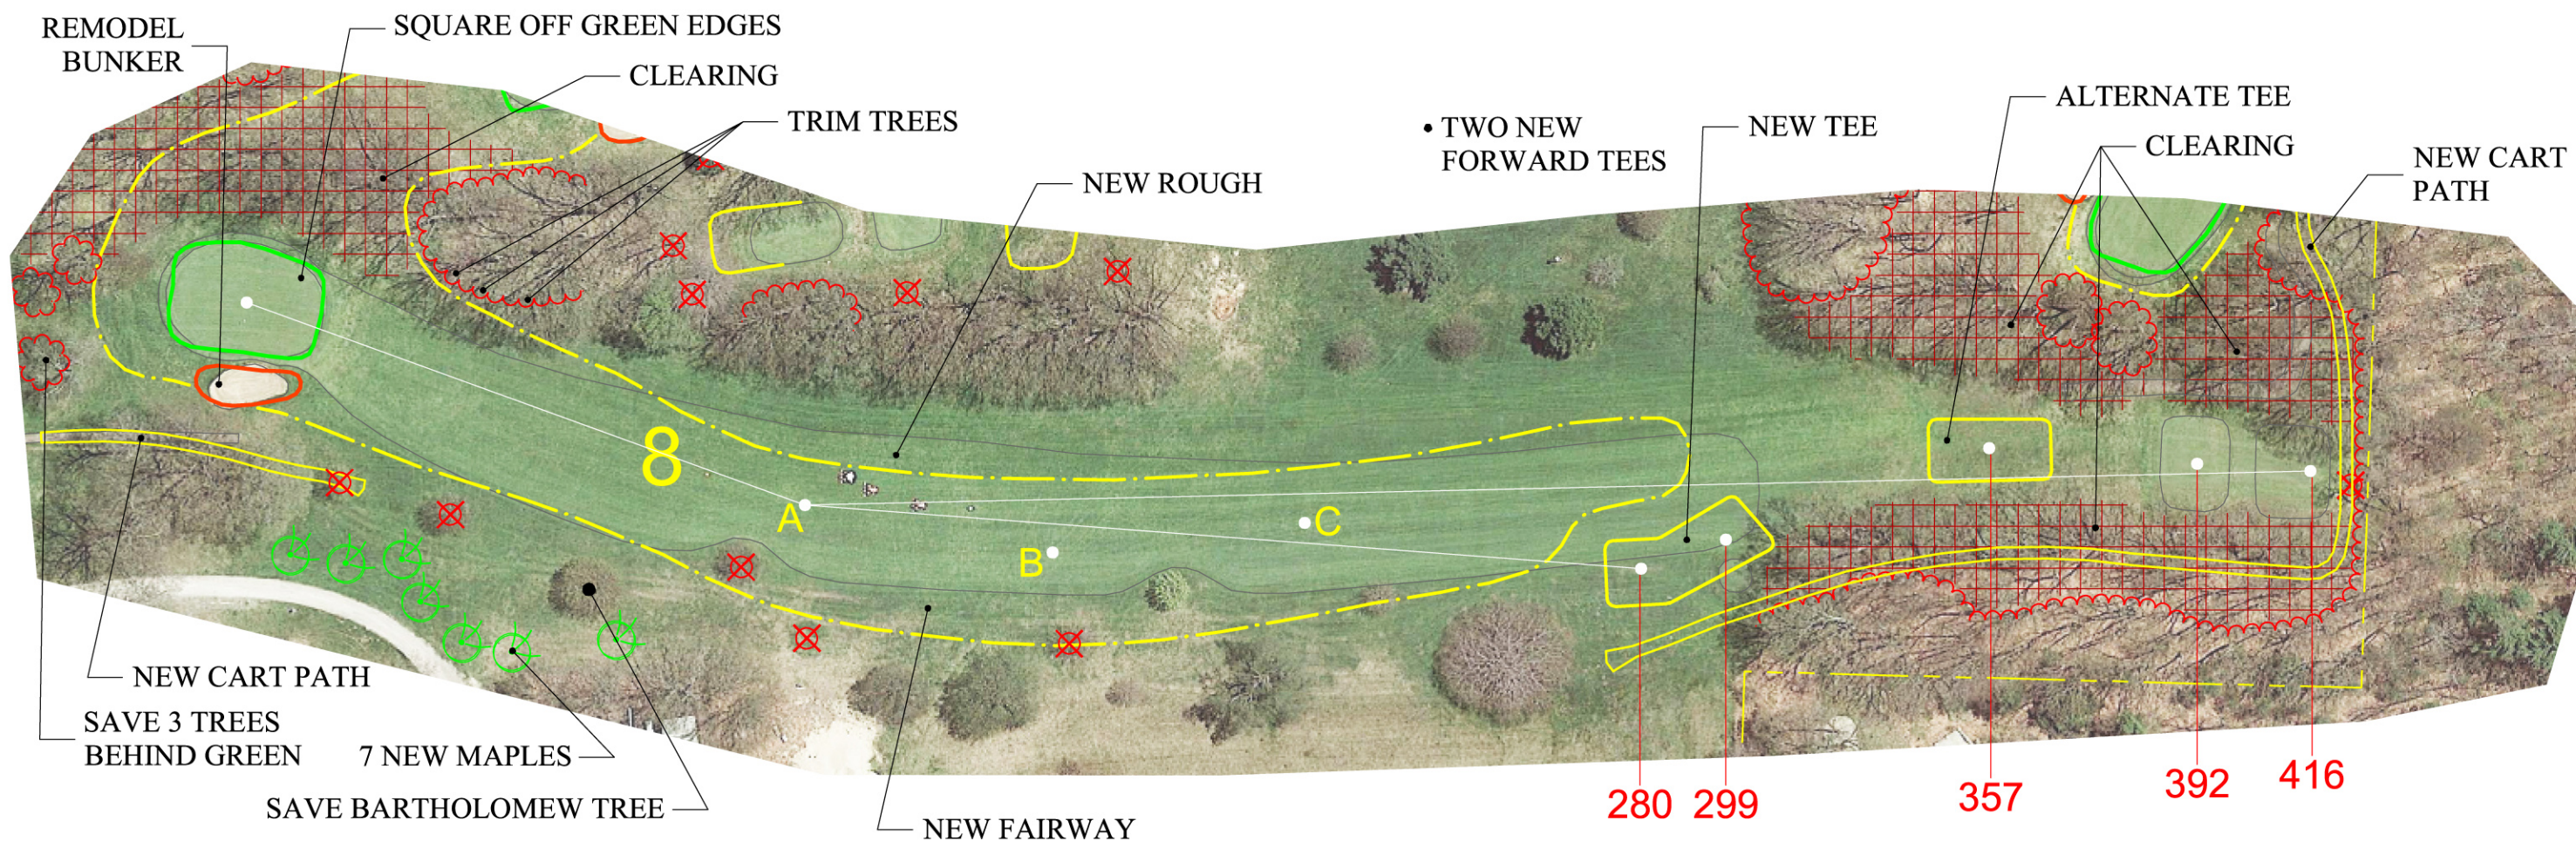

White Lake Golf Club
 "Established 1916"
 6777 S. Shore St.
 Whitehall, MI 49461

Final Master Plan Hole #8

Raymond Hearn
 Golf Course Designs, Inc.
 119 West 37th Street
 Holland, Michigan 49423 USA
 (O) 616-399-7686 www.rhgd.com
 (M) 616-403-6181 ray@rhgd.com

SCORECARD

	I	II	III	IV	PAR
EXISTING:	416	408	393	302	4
PROPOSED:	416	392	299	280	4

SHOT MATRIX

	I	II	III	IV
A:	300	276	183	164
B:	250	226	133	114
C:	200	176	83	64

KEY

- Restored Green
- New or Remodeled Bunker
- Proposed Grass Hollow
- New Fairway Edge
- Trees to be removed
- Clearing
- New Cart Path (flared out end)

SCALE: 1" = 100'

February 14, 2021