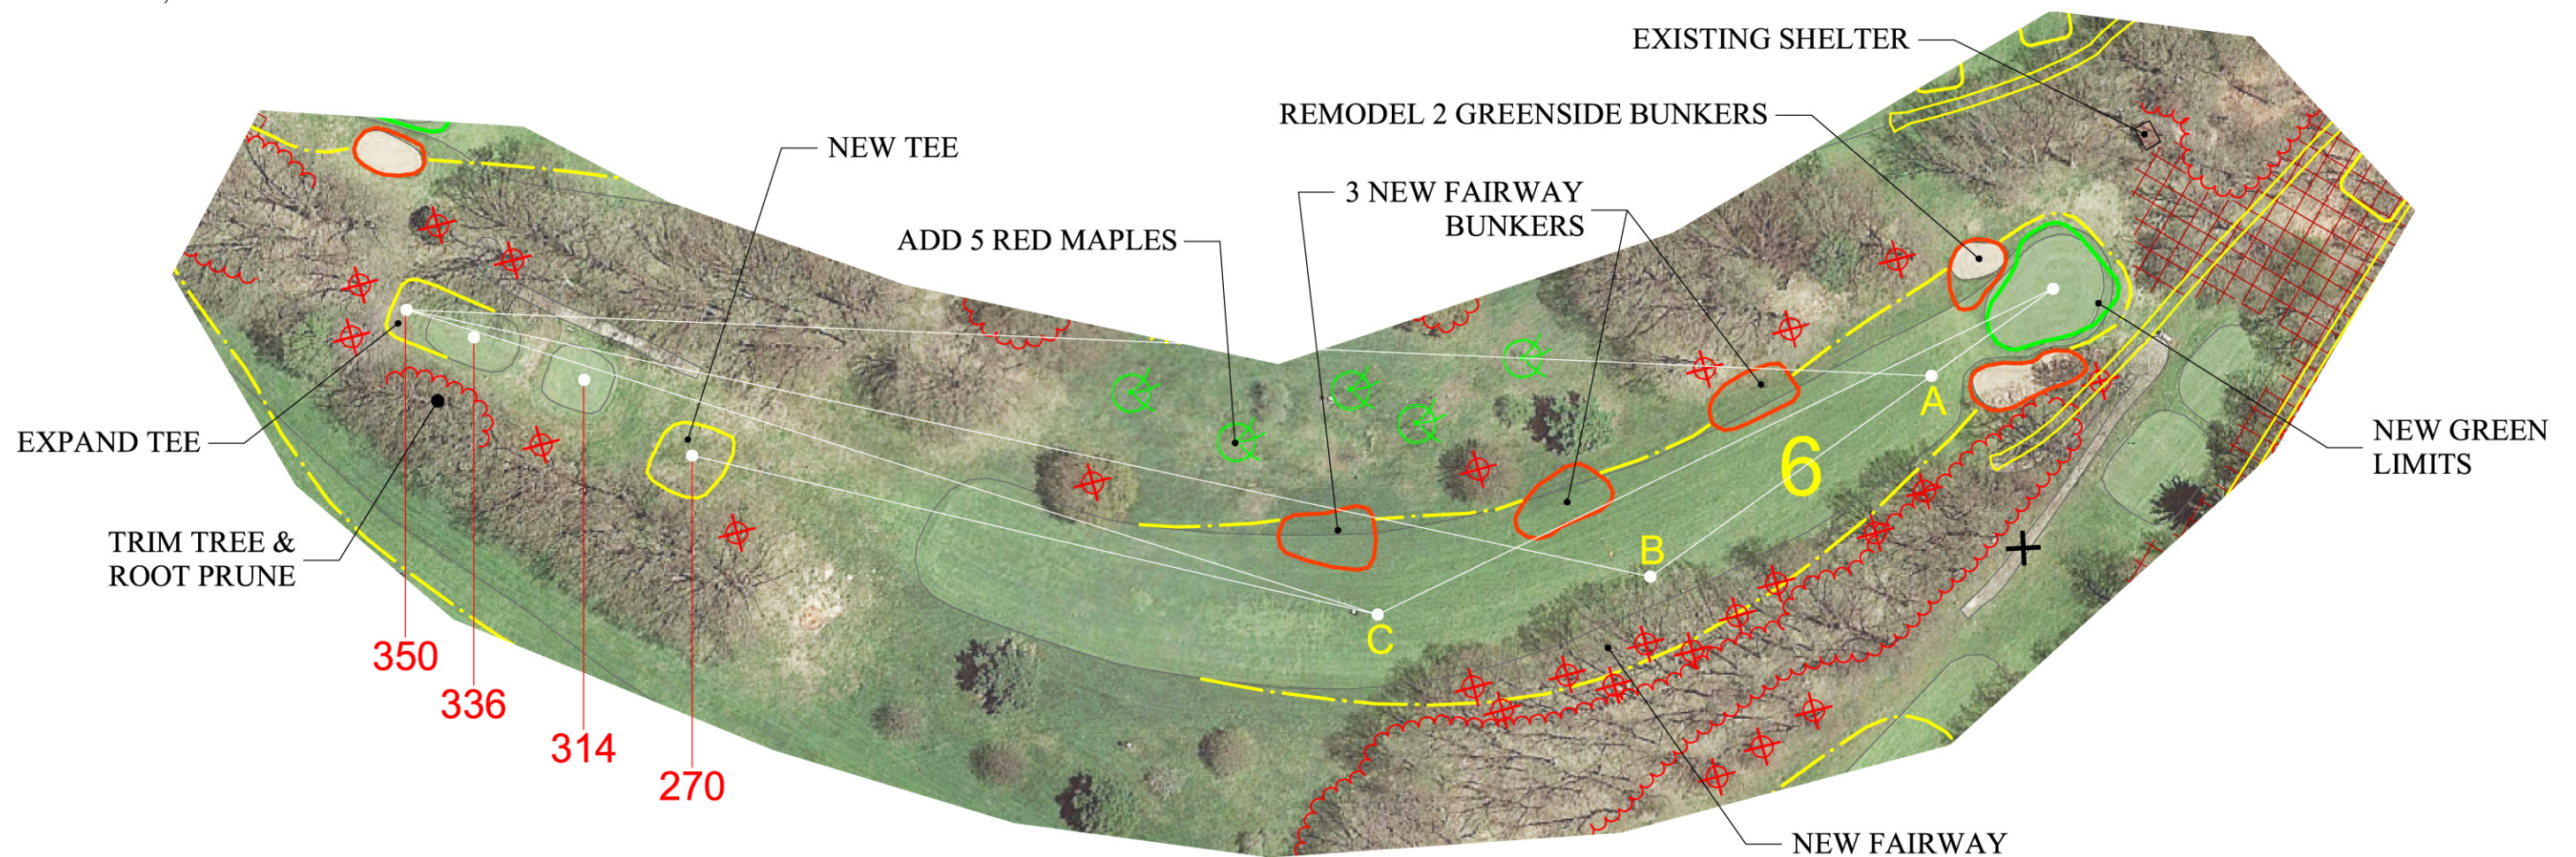

White Lake Golf Club  
 "Established 1916"  
 6777 S. Shore St.  
 Whitehall, MI 49461

### SCORECARD

	I	II	III	IV	PAR
EXISTING:	344	- 332	- 317	- 310	4
PROPOSED:	350	- 336	- 314	- 270	4

### SHOT MATRIX

	I	II	III	IV
A:	300	- 286	- 164	- 220
B:	250	- 236	- 214	- 170
C:	200	- 186	- 164	- 120

### KEY

- Restored Green
- New or Remodeled Bunker
- Proposed Grass Hollow
- New Fairway Edge
- Trees to be removed
- Clearing
- New Cart Path (flared out end)

February 14, 2021