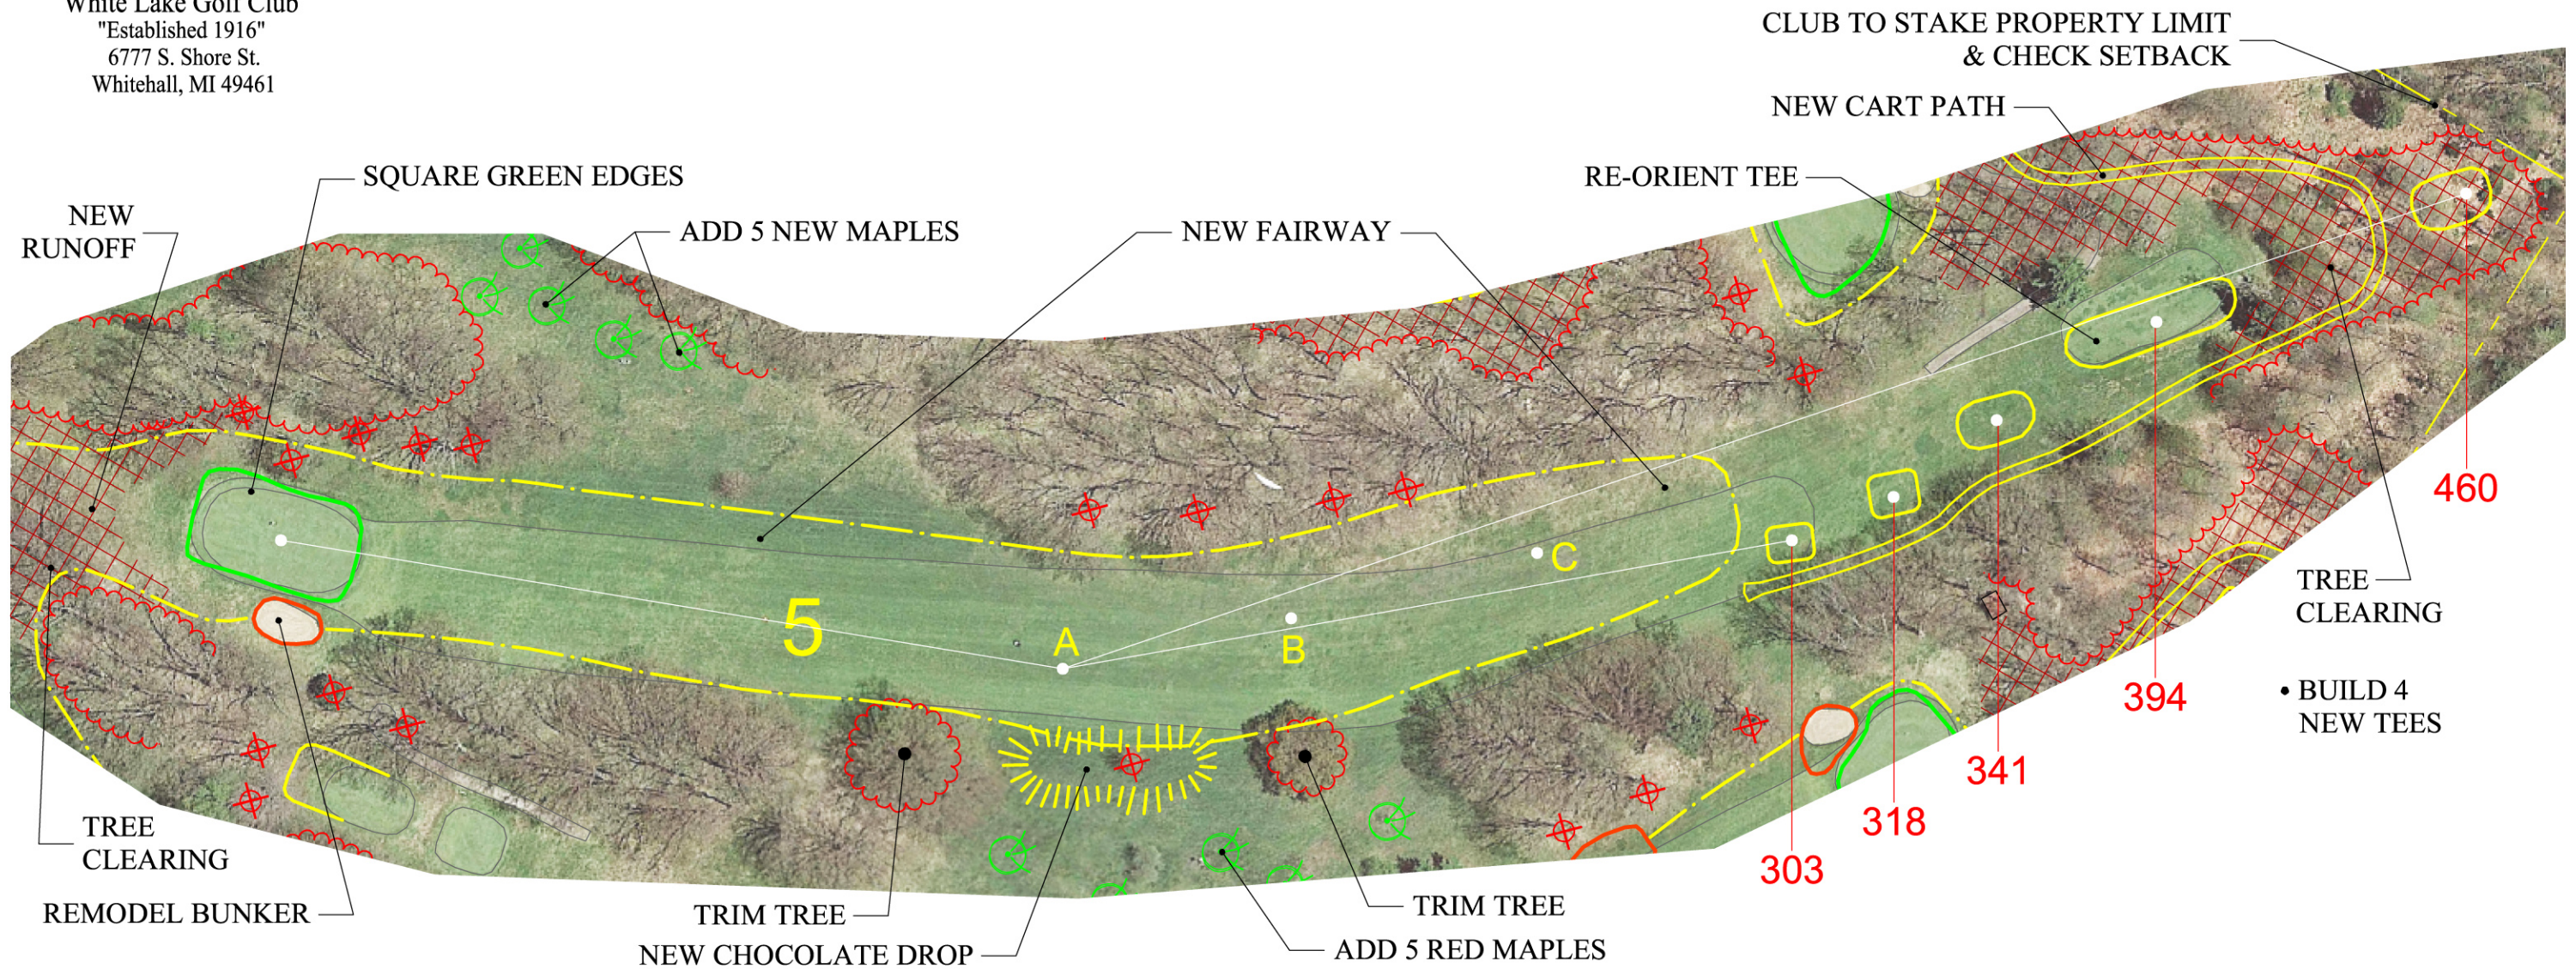

White Lake Golf Club
 "Established 1916"
 6777 S. Shore St.
 Whitehall, MI 49461

Final Master Plan Hole #5

Raymond Hearn
 Golf Course Designs, Inc.
 119 West 37th Street
 Holland, Michigan 49423 USA
 (O) 616-399-7686 www.rhgd.com
 (M) 616-403-6181 ray@rhgd.com

SCORECARD

	I	II	III	IV	PAR
EXISTING:	405	394	383	318	4
PROPOSED:	460	394	318	303	4

SHOT MATRIX

	I	II	III	IV
A:	300	234	158	143
B:	250	184	108	93
C:	200	134	58	43

KEY

- Restored Green
- New or Remodeled Bunker
- Proposed Grass Hollow
- New Fairway Edge
- Trees to be removed
- Clearing
- New Cart Path (flared out end)

February 14, 2021