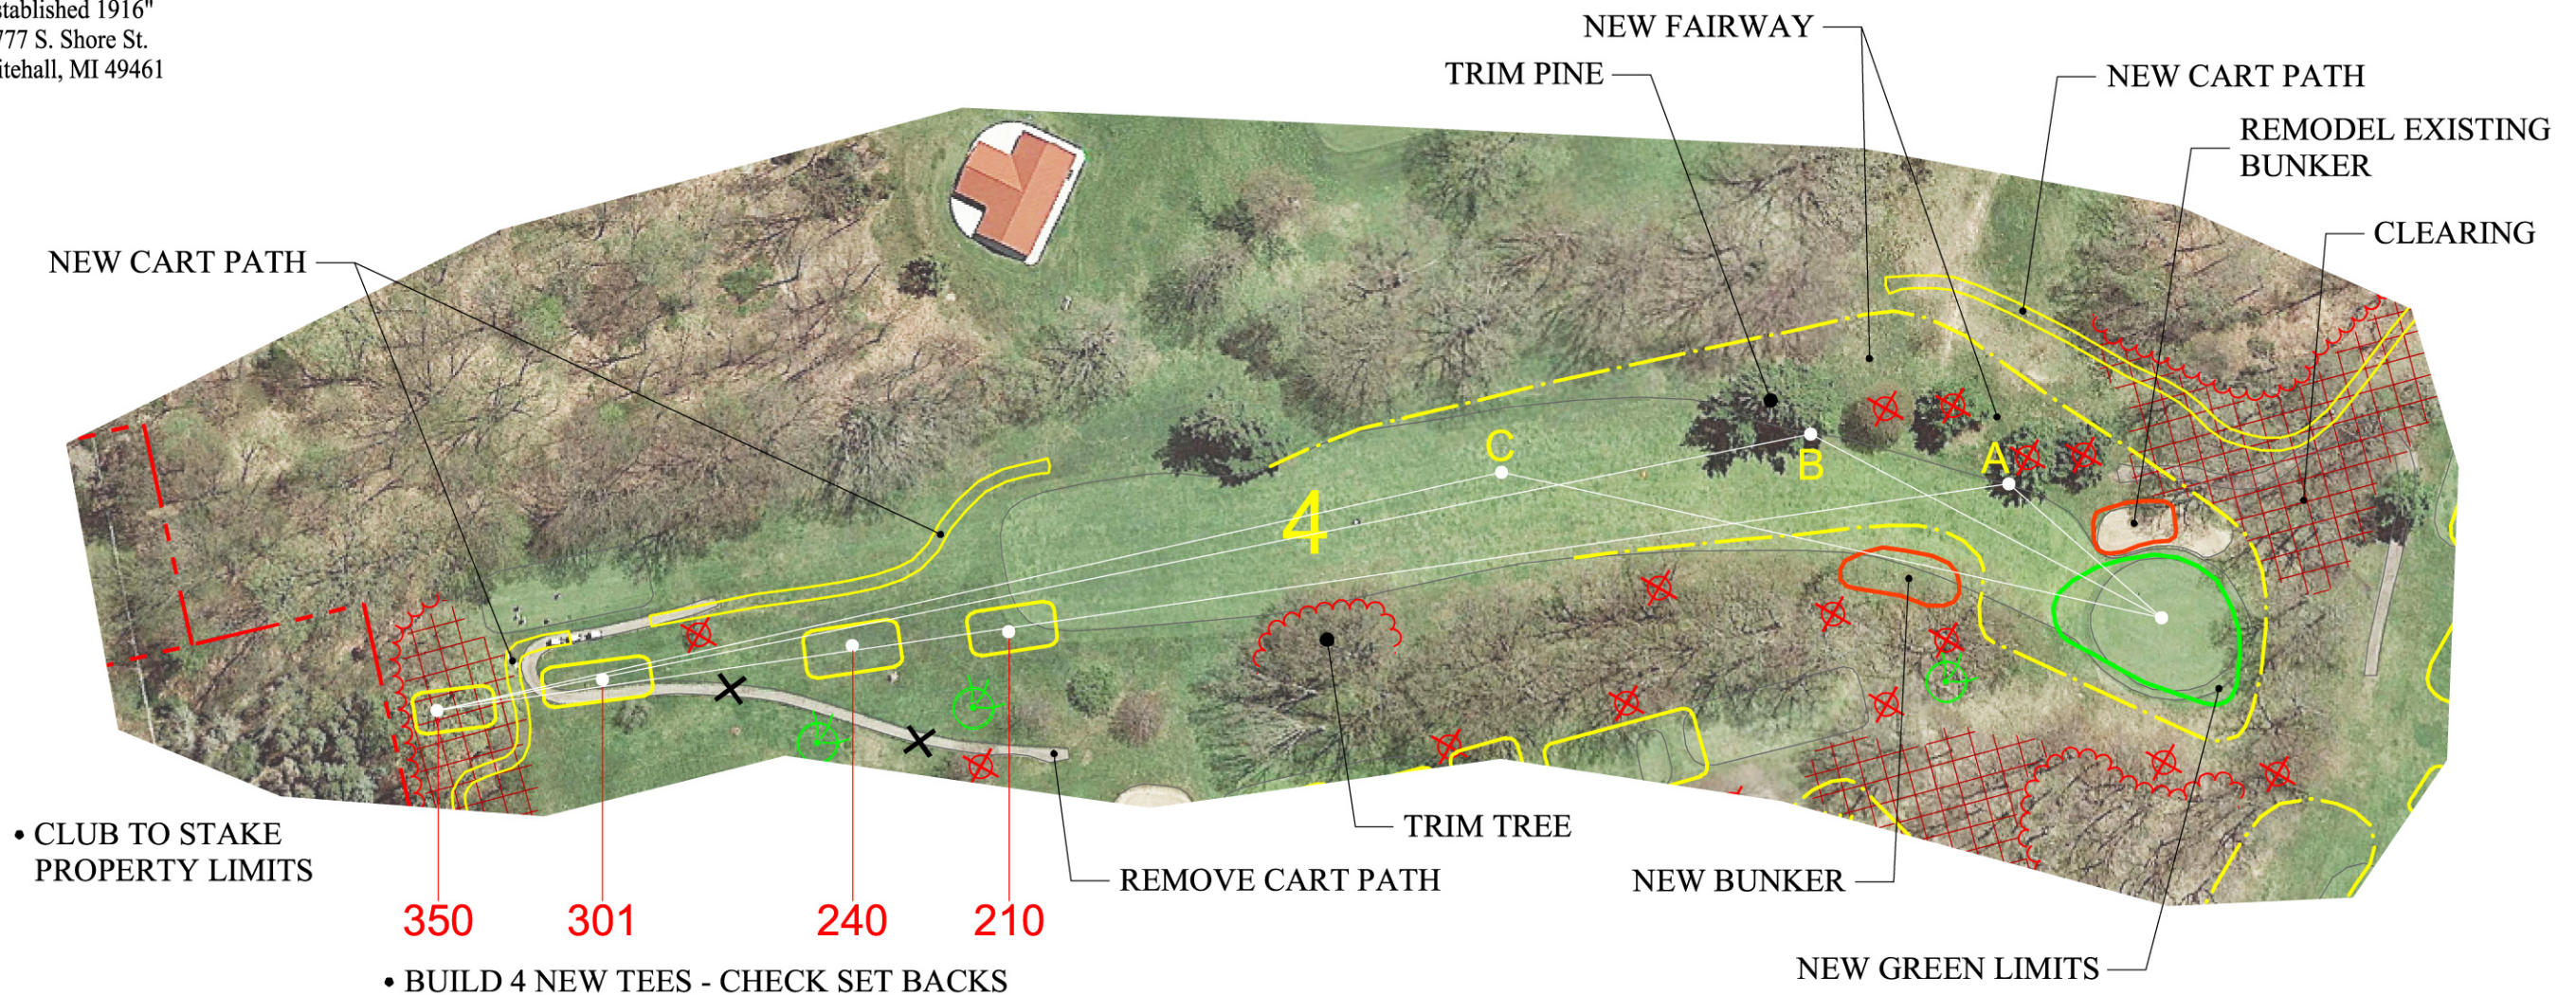

White Lake Golf Club
 "Established 1916"
 6777 S. Shore St.
 Whitehall, MI 49461

Final Master Plan Hole #4

Raymond Hearn
 Golf Course Designs, Inc.
 119 West 37th Street
 Holland, Michigan 49423 USA
 (O) 616-399-7686 www.rhgd.com
 (M) 616-403-6181 ray@rhgd.com

SCORECARD

	I	II	III	IV	PAR
EXISTING:	316	301	290	290	4
PROPOSED:	350	301	240	210	4

SHOT MATRIX

	I	II	III	IV
A:	300	251	190	160
B:	250	201	140	110
C:	200	151	90	60

KEY

- Restored Green
- New or Remodeled Bunker
- Proposed Grass Hollow
- New Fairway Edge
- Trees to be removed
- Clearing
- New Cart Path (flared out end)

February 14, 2021