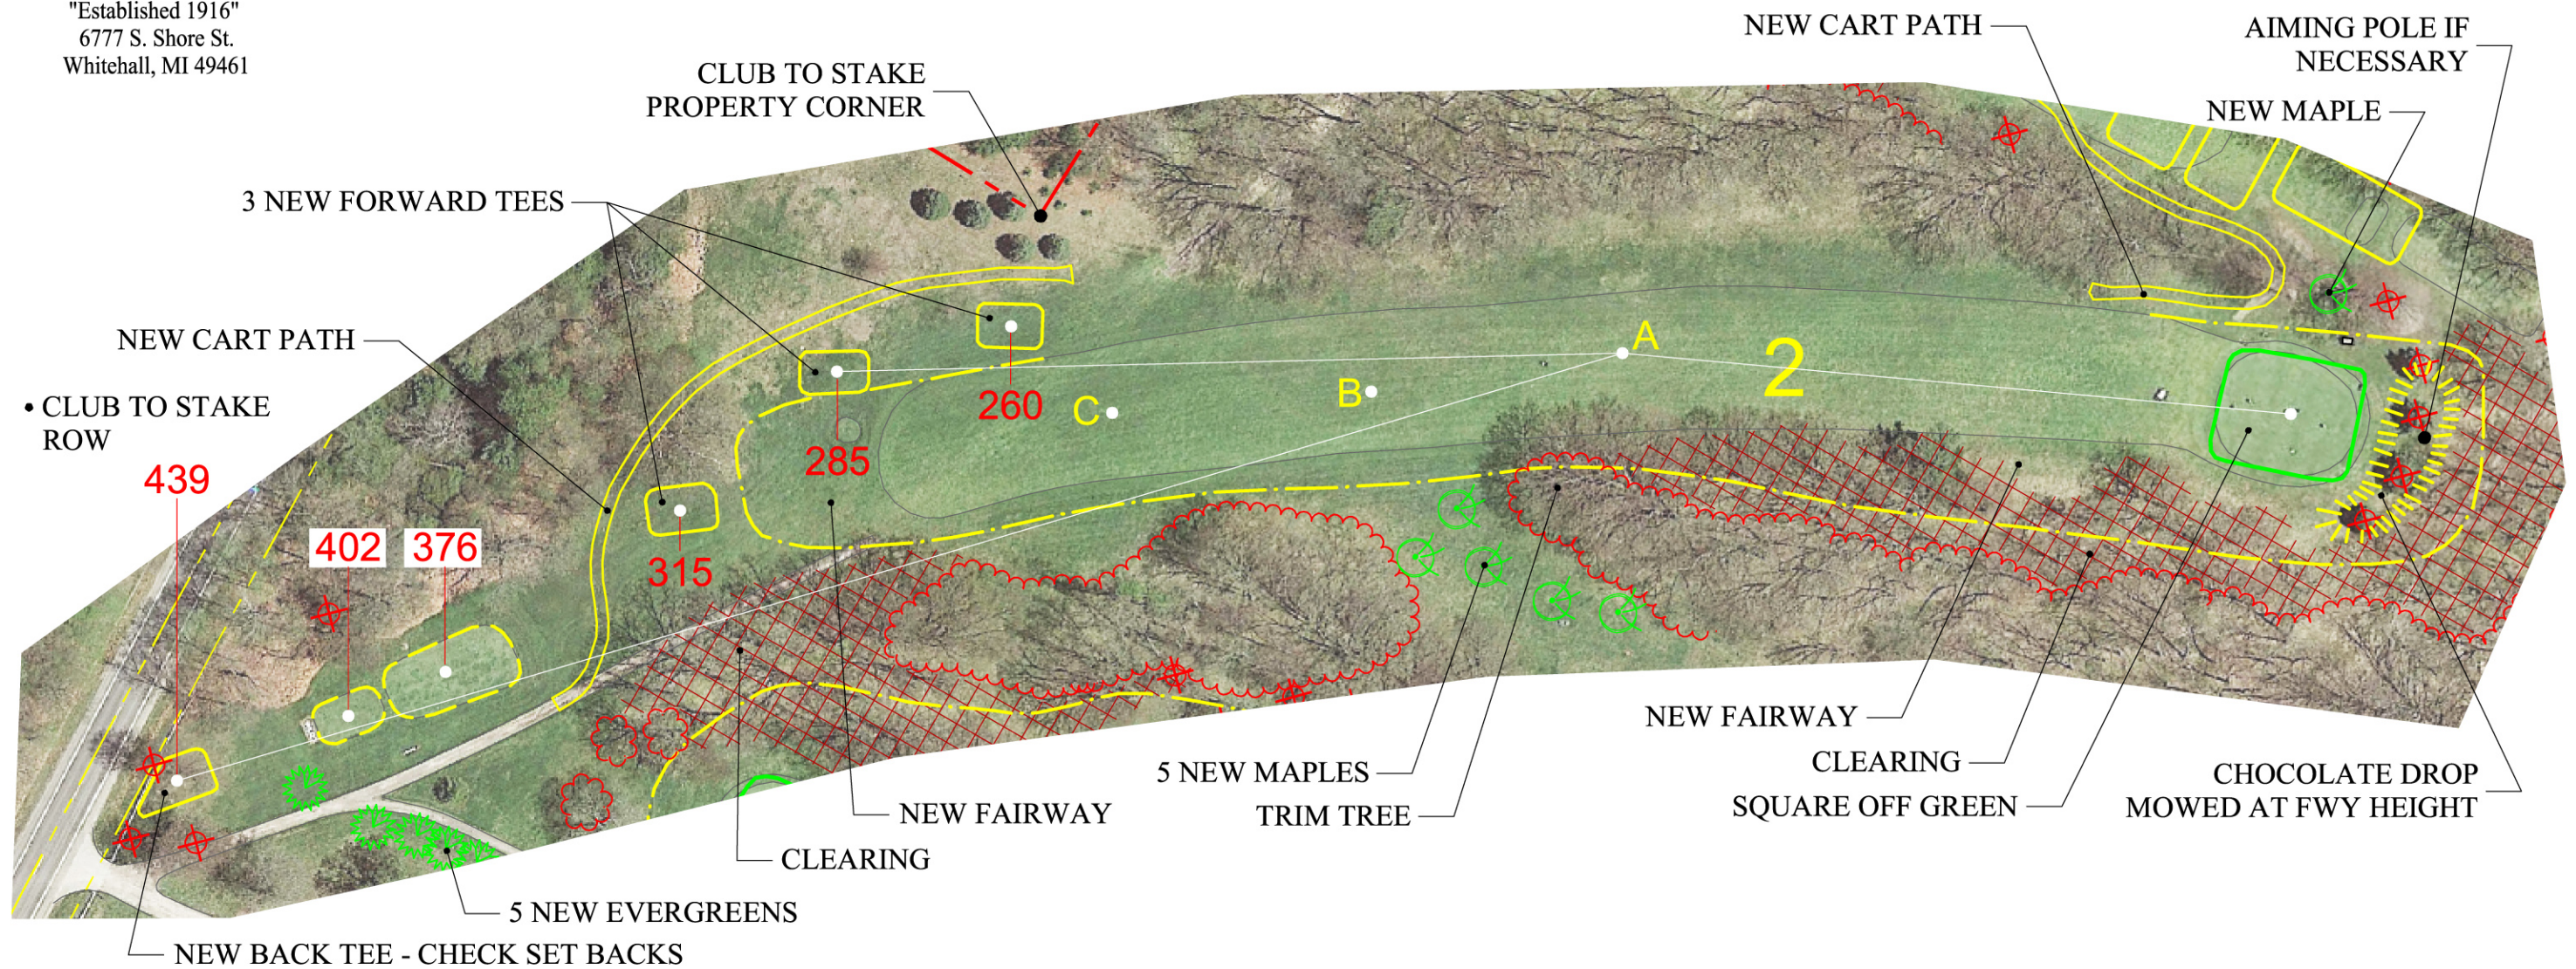

White Lake Golf Club
 "Established 1916"
 6777 S. Shore St.
 Whitehall, MI 49461

Final Master Plan Hole #2

Raymond Hearn
 Golf Course Designs, Inc.
 119 West 37th Street
 Holland, Michigan 49423 USA
 (O) 616-399-7686 www.rhgd.com
 (M) 616-403-6181 ray@rhgd.com

SCORECARD

	I	II	III	IV	PAR
EXISTING:	402	384	368	288	4
PROPOSED:	439	376	285	260	4

SHOT MATRIX

	I	II	III	IV
A:	300	237	148	121
B:	250	187	98	71
C:	200	137	48	21

KEY

- Restored Green
- New or Remodeled Bunker
- Proposed Grass Hollow
- New Fairway Edge
- Trees to be removed
- Clearing
- New Cart Path (flared out end)

SCALE: 1" = 100'

February 14, 2021