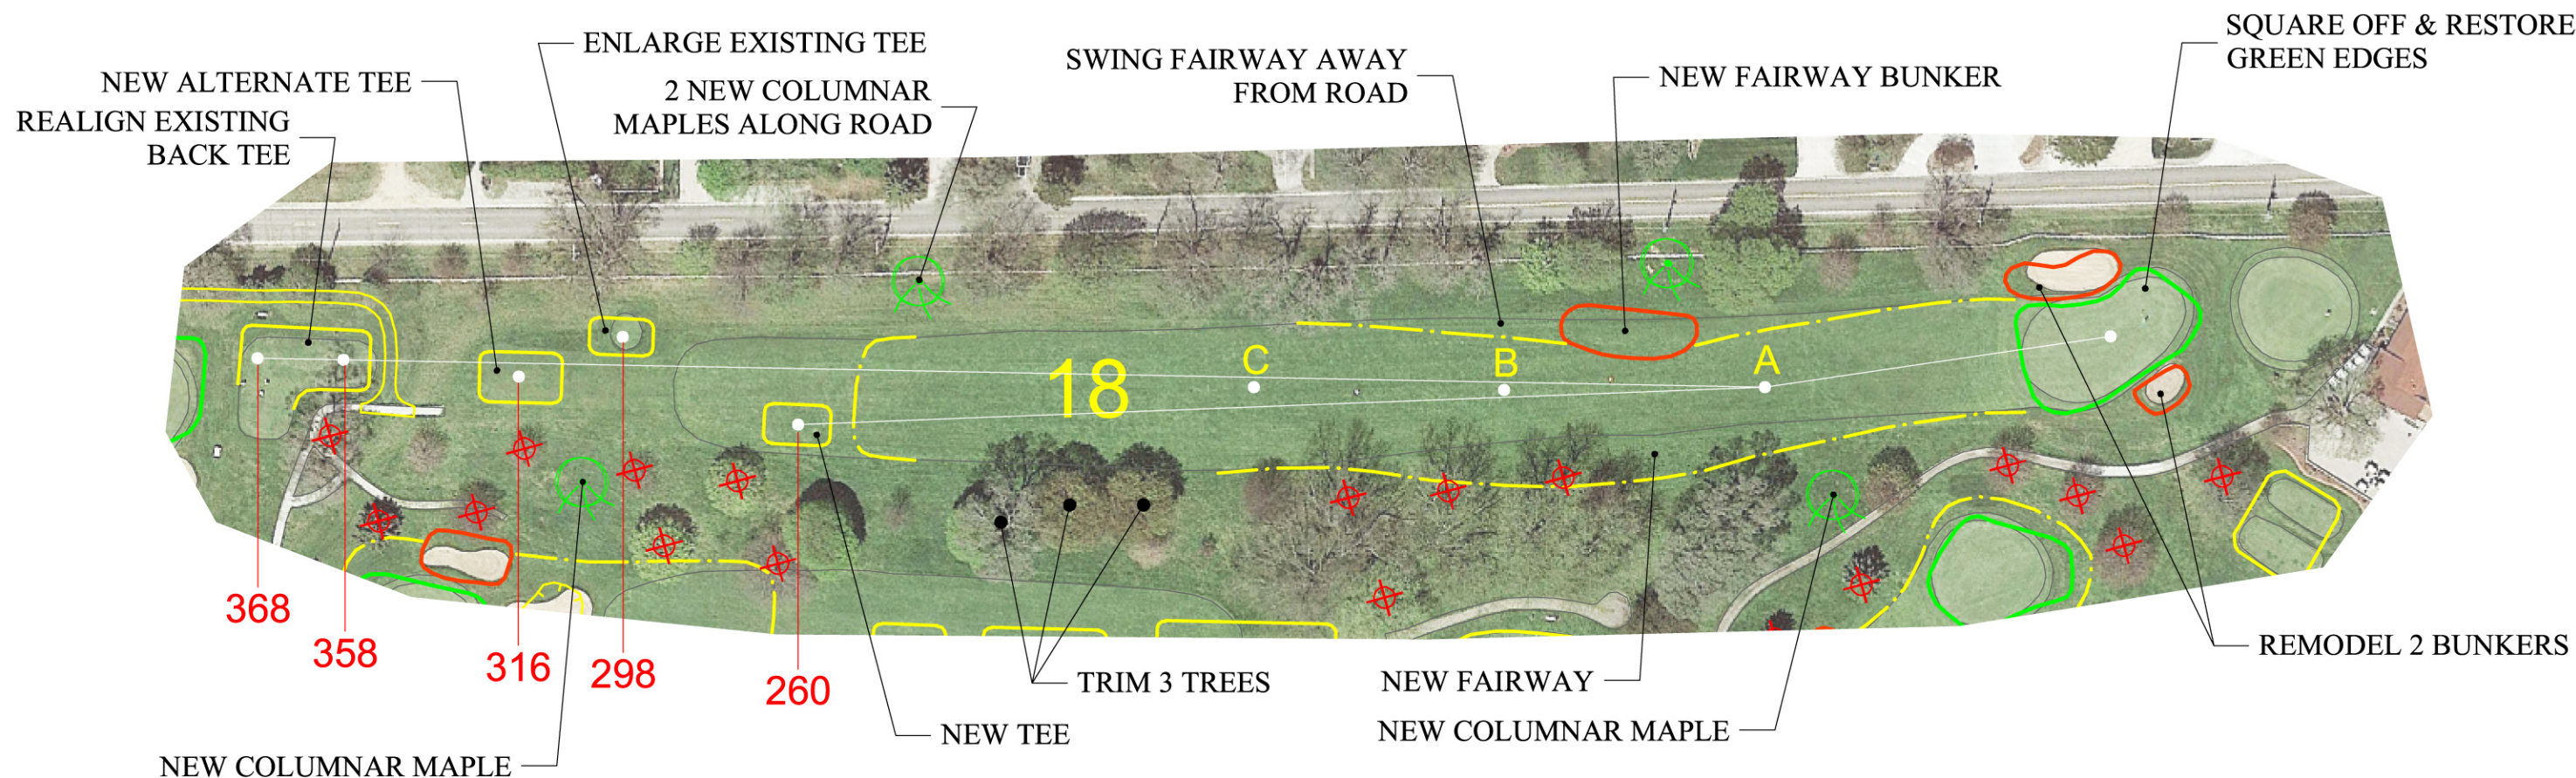

White Lake Golf Club
 "Established 1916"
 6777 S. Shore St.
 Whitehall, MI 49461

Final Master Plan Hole #18

Raymond Hearn
 Golf Course Designs, Inc.
 119 West 37th Street
 Holland, Michigan 49423 USA
 (O) 616-399-7686 www.rhgd.com
 (M) 616-403-6181 ray@rhgd.com

SCORECARD

	I	II	III	IV	PAR
EXISTING:	368	358	348	298	4
PROPOSED:	368	358	298	260	4

SHOT MATRIX

	I	II	III	IV
A:	300	290	230	192
B:	250	240	180	142
C:	200	190	130	92

KEY

- Restored Green
- New or Remodeled Bunker
- Proposed Grass Hollow
- New Fairway Edge
- Trees to be removed
- Clearing
- New Cart Path (flared out end)

SCALE: 1" = 100'

February 21, 2021