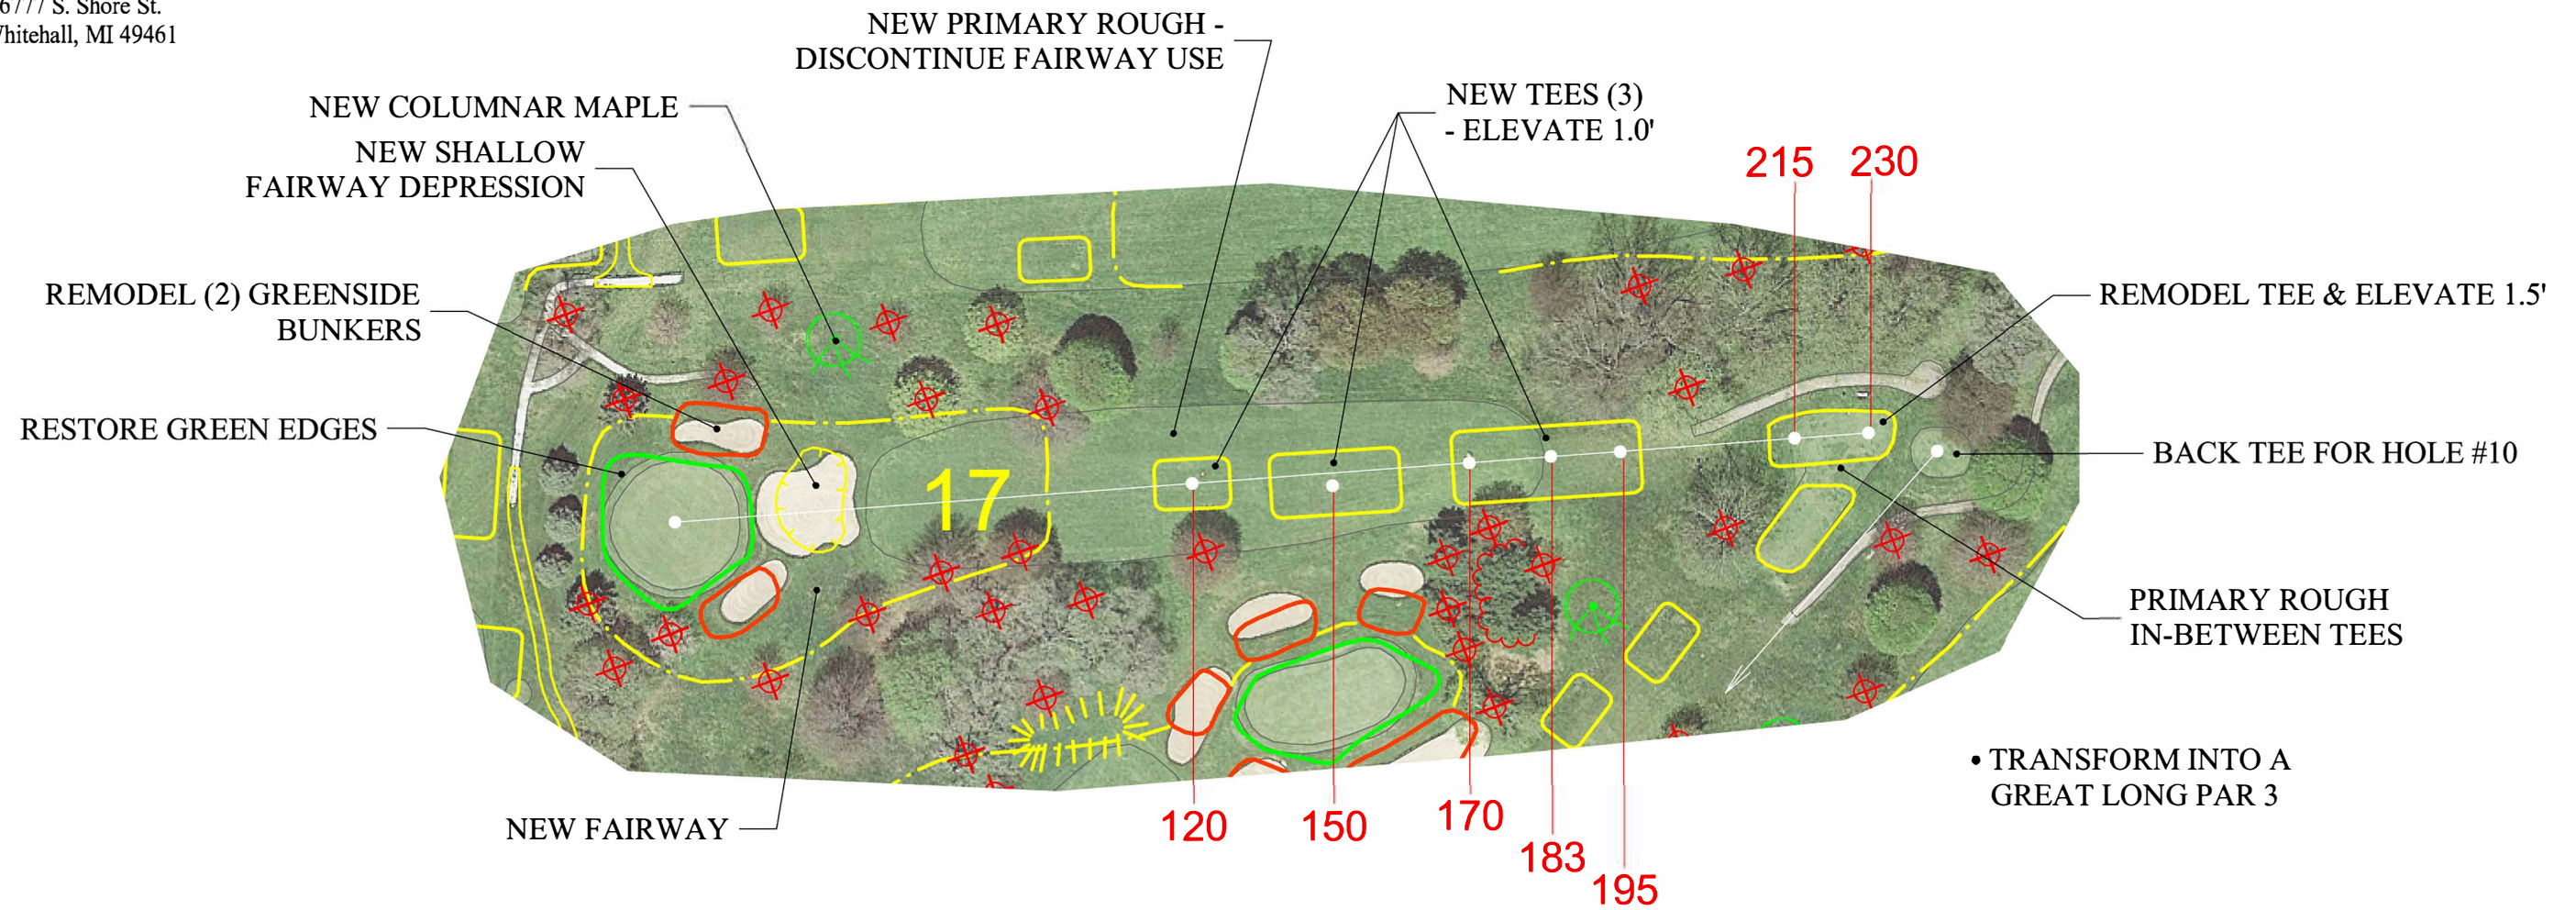

White Lake Golf Club
 "Established 1916"
 6777 S. Shore St.
 Whitehall, MI 49461

Final Master Plan Hole #17

Raymond Hearn
 Golf Course Designs, Inc.
 119 West 37th Street
 Holland, Michigan 49423 USA
 (O) 616-399-7666 www.rhgd.com
 (M) 616-403-6181 ray@rhgd.com

SCORECARD

	I	II	III	IV	PAR
EXISTING:	242	- 227	- 217	- 217	4
PROPOSED:	230	- 183	- 150	- 120	3

March 15, 2021

KEY

- Restored Green
- New or Remodeled Bunker
- Proposed Grass Hollow
- New Fairway Edge
- Trees to be removed
- Clearing
- New Cart Path (flared out end)