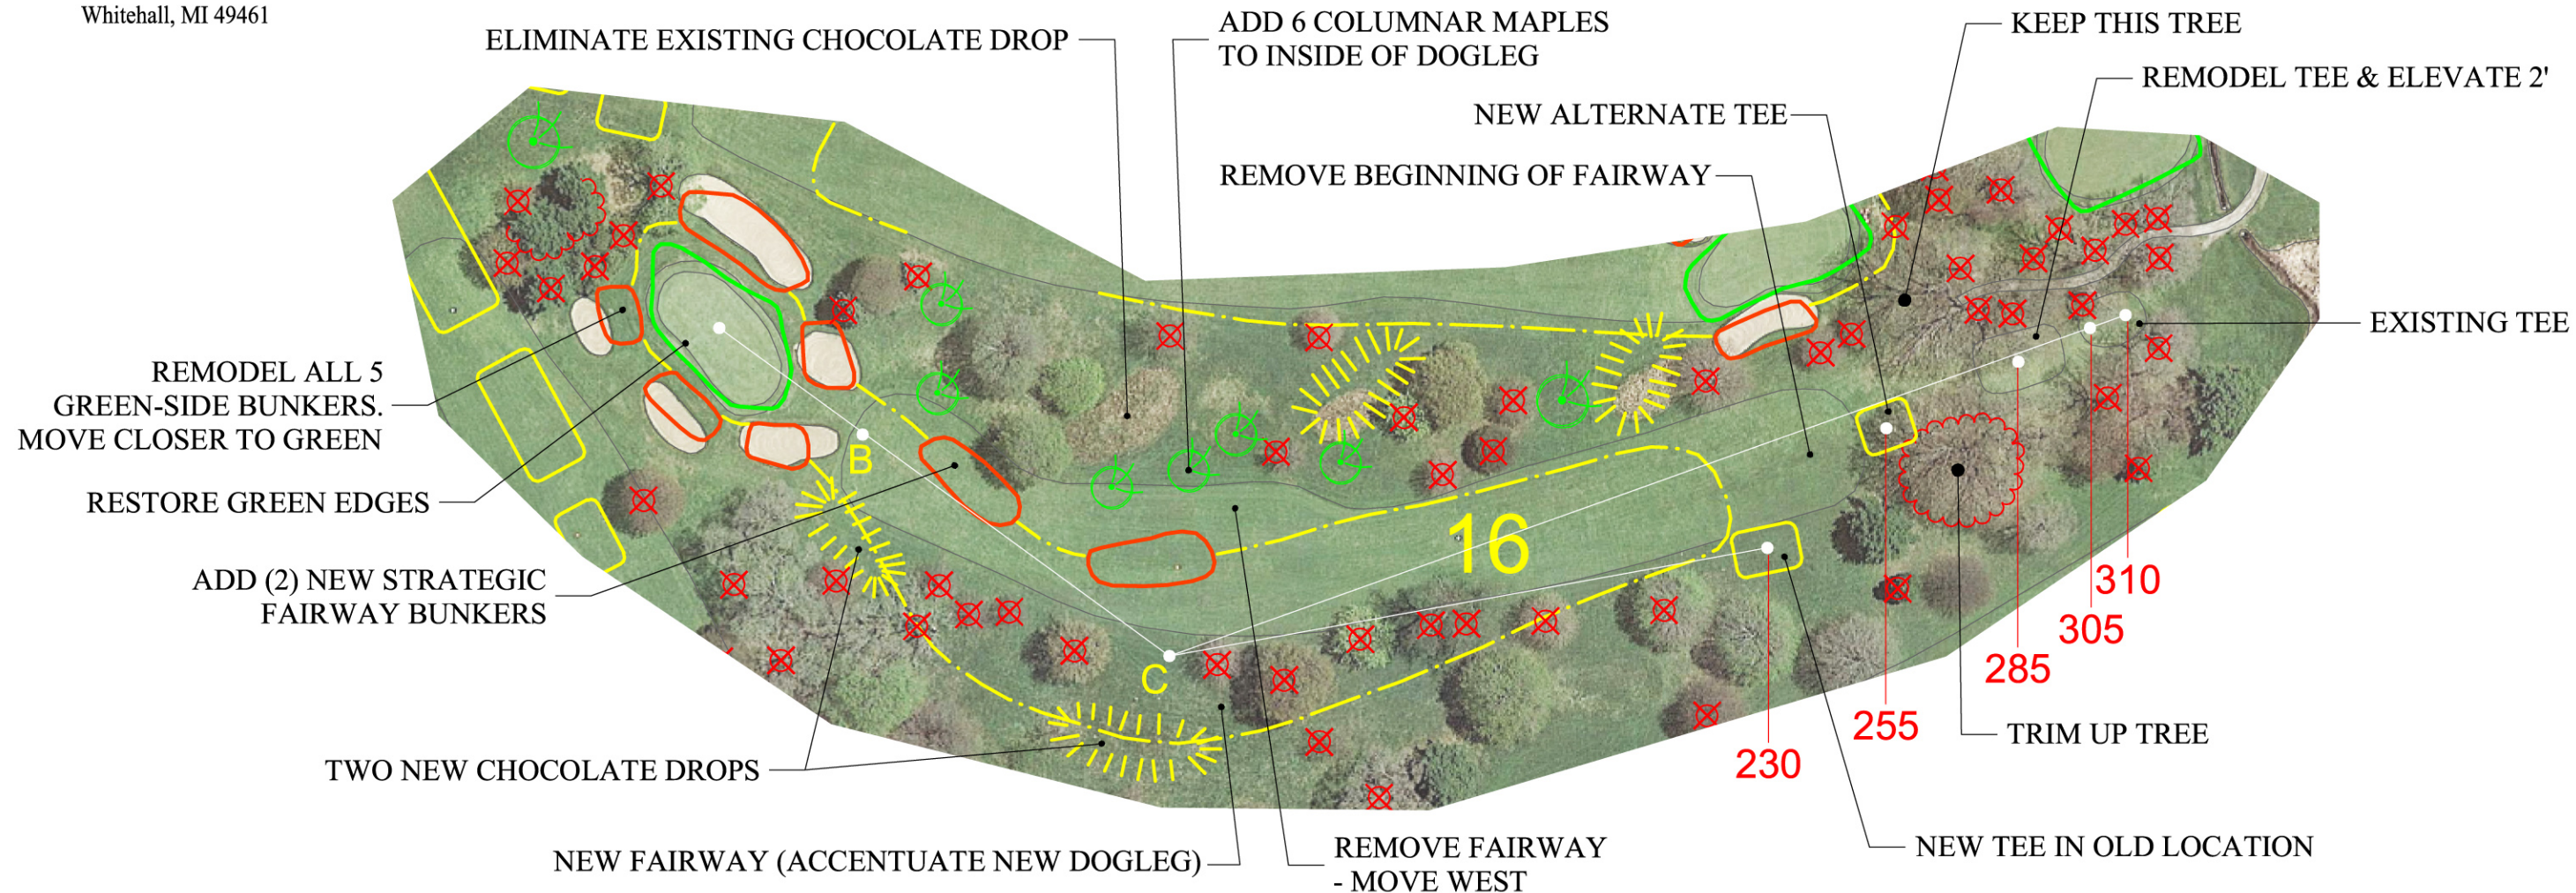

White Lake Golf Club
 "Established 1916"
 6777 S. Shore St.
 Whitehall, MI 49461

Final Master Plan Hole #16

Raymond Hearn
 Golf Course Designs, Inc.
 119 West 37th Street
 Holland, Michigan 49423 USA
 (O) 616-399-7686 www.rhgd.com
 (M) 616-403-6181 ray@rhgd.com

SCORECARD

	I	II	III	IV	PAR
EXISTING:	293	287	270	270	4
PROPOSED:	310	305	285	230	4

SHOT MATRIX

	I	II	III	IV
B:	250	245	225	170
C:	200	195	175	120

KEY

- Restored Green
- New or Remodeled Bunker
- Proposed Grass Hollow
- New Fairway Edge
- Trees to be removed
- Clearing
- New Cart Path (flared out end)

SCALE: 1" = 100'

March 15, 2021