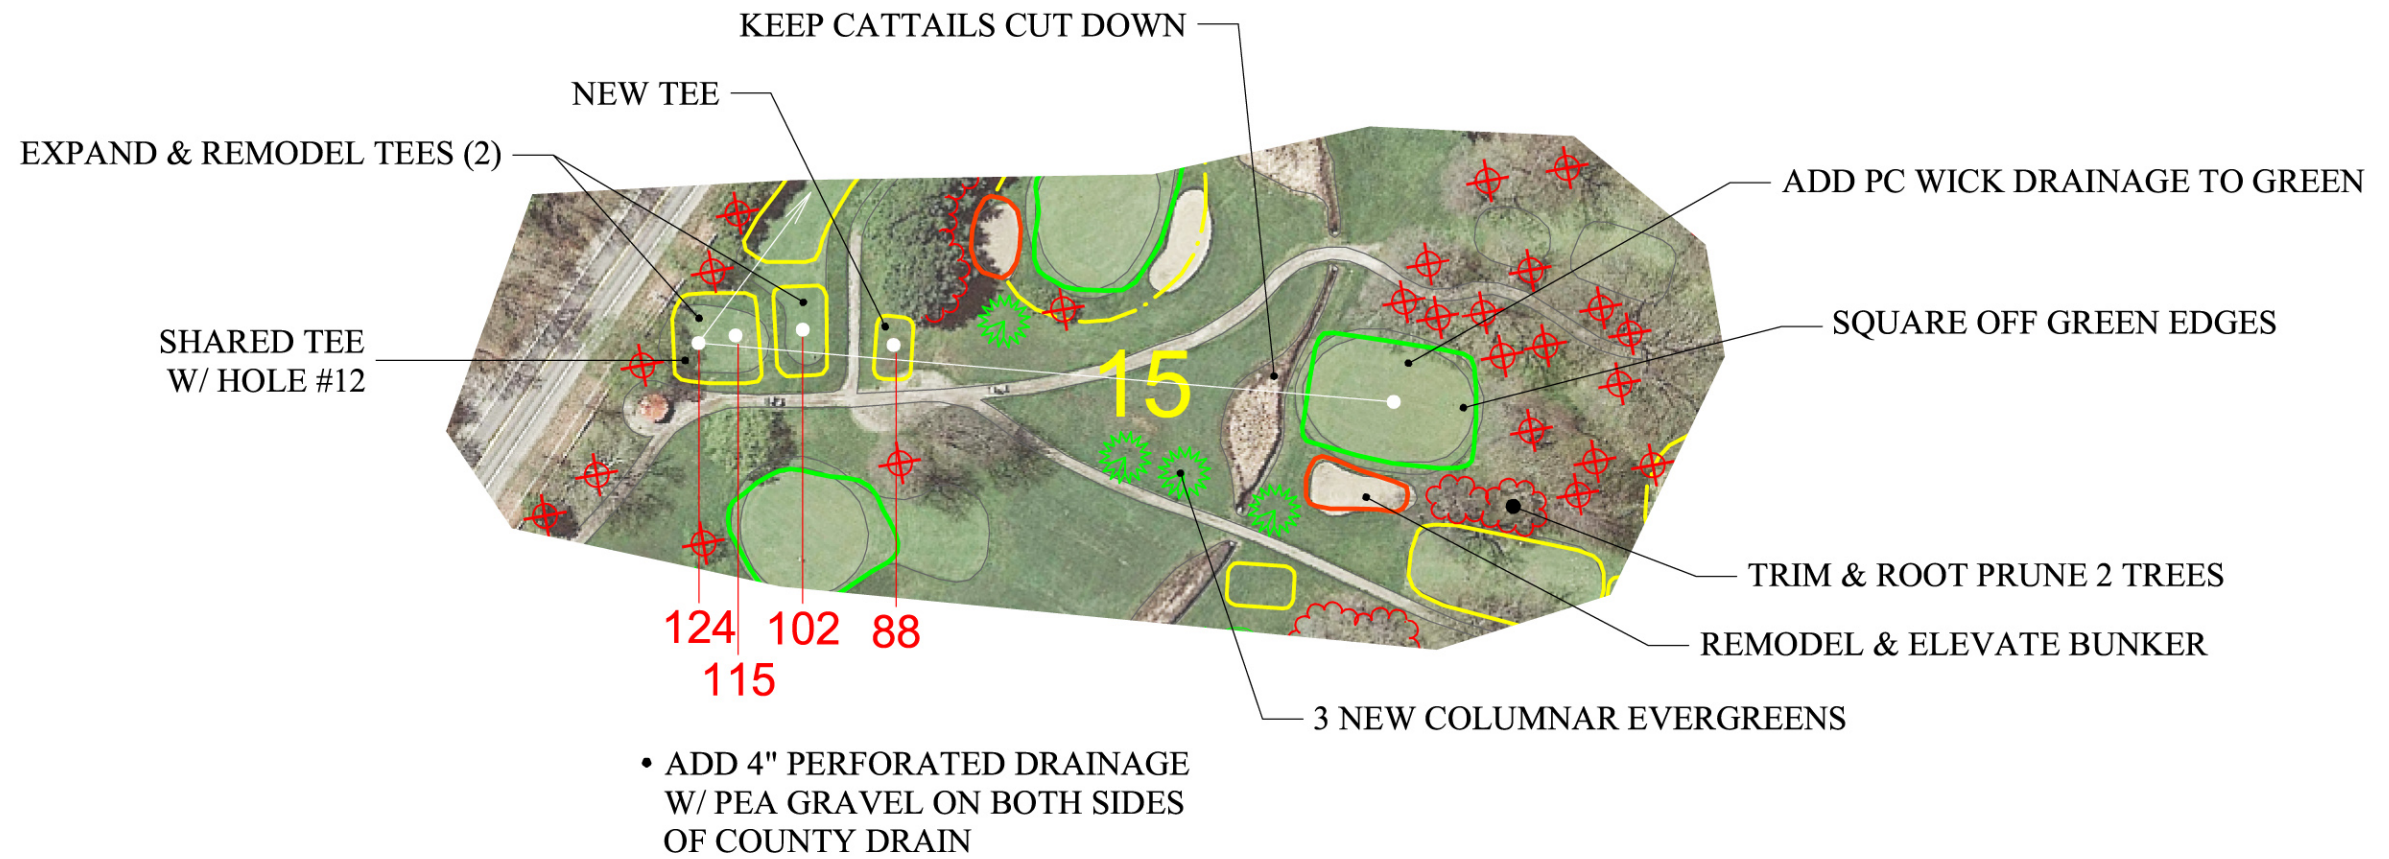

White Lake Golf Club
 "Established 1916"
 6777 S. Shore St.
 Whitehall, MI 49461

Final Master Plan Hole #15

Raymond Hearn
 Golf Course Designs, Inc.
 119 West 37th Street
 Holland, Michigan 49423 USA
 (O) 616-399-7686 www.rhgd.com
 (M) 616-403-6181 ray@rhgd.com

SCORECARD

	I	II	III	IV	PAR
EXISTING:	124	115	102	102	3
PROPOSED:	124	115	102	88	3

February 21, 2021

KEY

- Restored Green
- New or Remodeled Bunker
- Proposed Grass Hollow
- New Fairway Edge
- Trees to be removed
- Clearing
- New Cart Path (flared out end)

SCALE: 1" = 100'