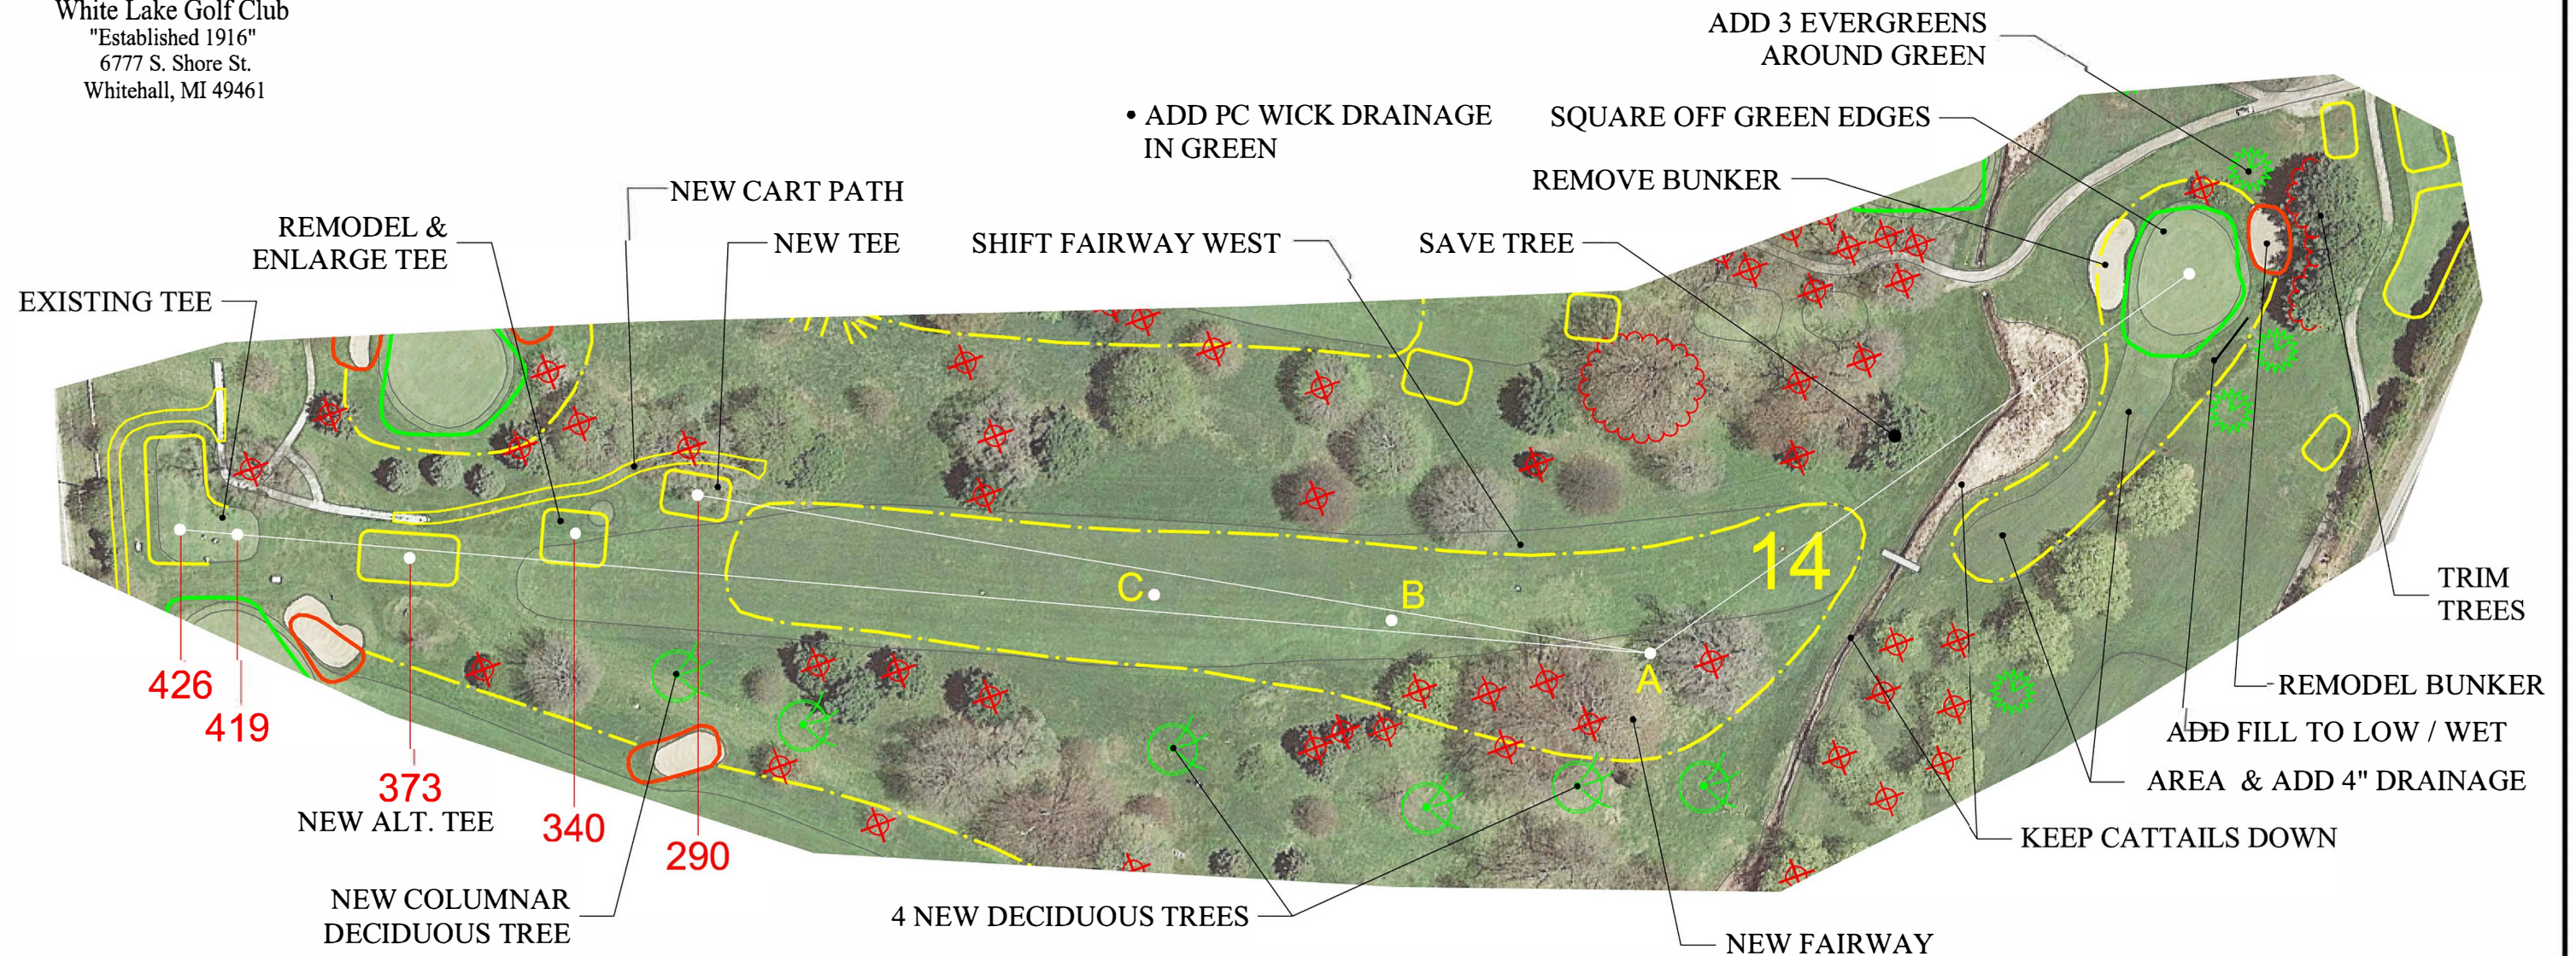

White Lake Golf Club
 "Established 1916"
 6777 S. Shore St.
 Whitehall, MI 49461

Final Master Plan Hole #14

Raymond Hearn
 Golf Course Designs, Inc.
 119 West 37th Street
 Holland, Michigan 49423 USA
 (O) 616-399-7686 www.rhgd.com
 (M) 616-403-6181 ray@rhgd.com

SCORECARD

	I	II	III	IV	PAR
EXISTING:	426	419	412	341	5
PROPOSED:	426	419	340	290	4

SHOT MATRIX

	I	II	III	IV
A:	300	293	223	179
B:	250	243	173	129
C:	200	193	123	79

KEY

- Restored Green
- New or Remodeled Bunker
- Proposed Grass Hollow
- New Fairway Edge
- Trees to be removed
- Clearing
- New Cart Path (flared out end)

SCALE: 1" = 100'

March 15, 2021