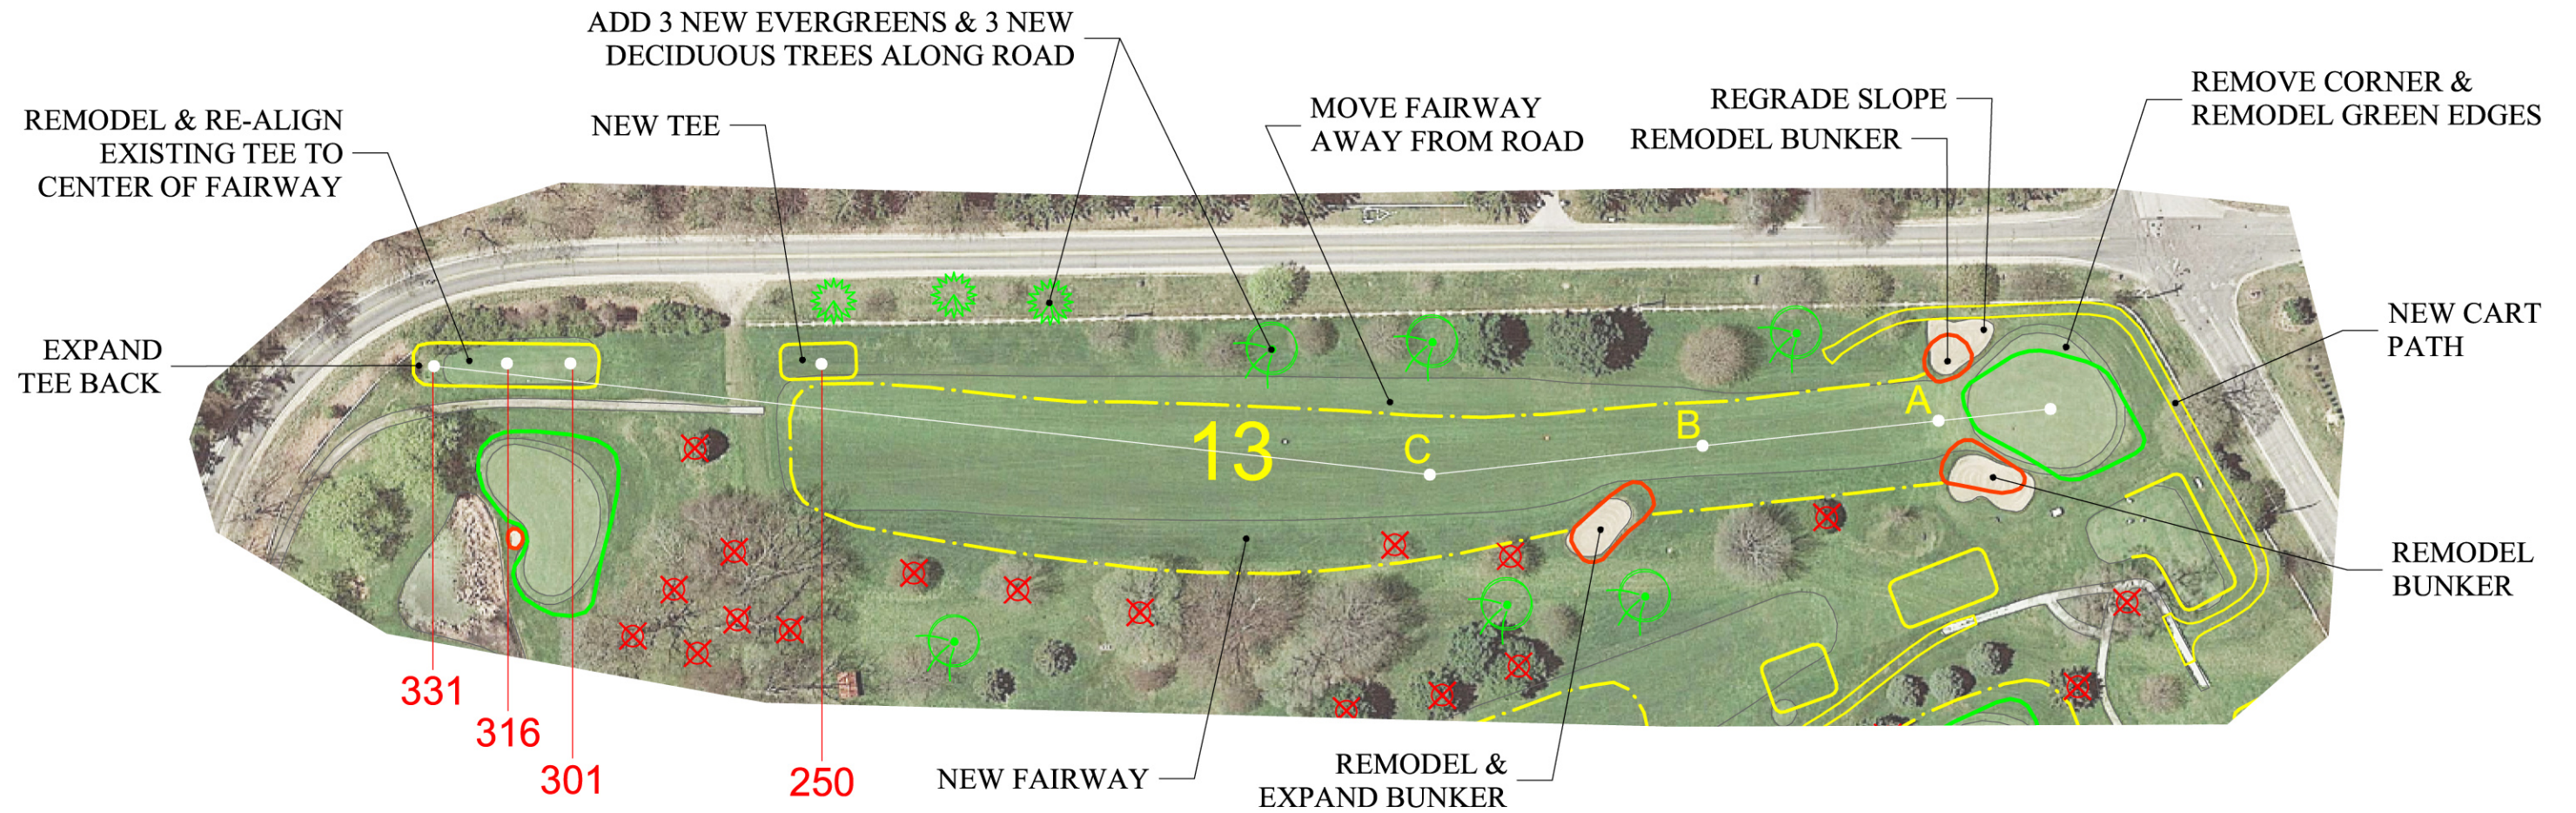

White Lake Golf Club
 "Established 1916"
 6777 S. Shore St.
 Whitehall, MI 49461

Final Master Plan Hole #13

Raymond Hearn
 Golf Course Designs, Inc.
 119 West 37th Street
 Holland, Michigan 49423 USA
 (O) 616-399-7686 www.rhgd.com
 (M) 616-403-6181 ray@rhgd.com

SCORECARD

	I	II	III	IV	PAR
EXISTING:	318	308	300	292	4
PROPOSED:	331	316	301	250	4

SHOT MATRIX

	I	II	III	IV
A:	300	285	270	219
B:	250	235	220	169
C:	200	185	170	119

KEY

- Restored Green
- New or Remodeled Bunker
- Proposed Grass Hollow
- New Fairway Edge
- Trees to be removed
- Clearing
- New Cart Path (flared out end)

SCALE: 1" = 100'

March 15, 2021