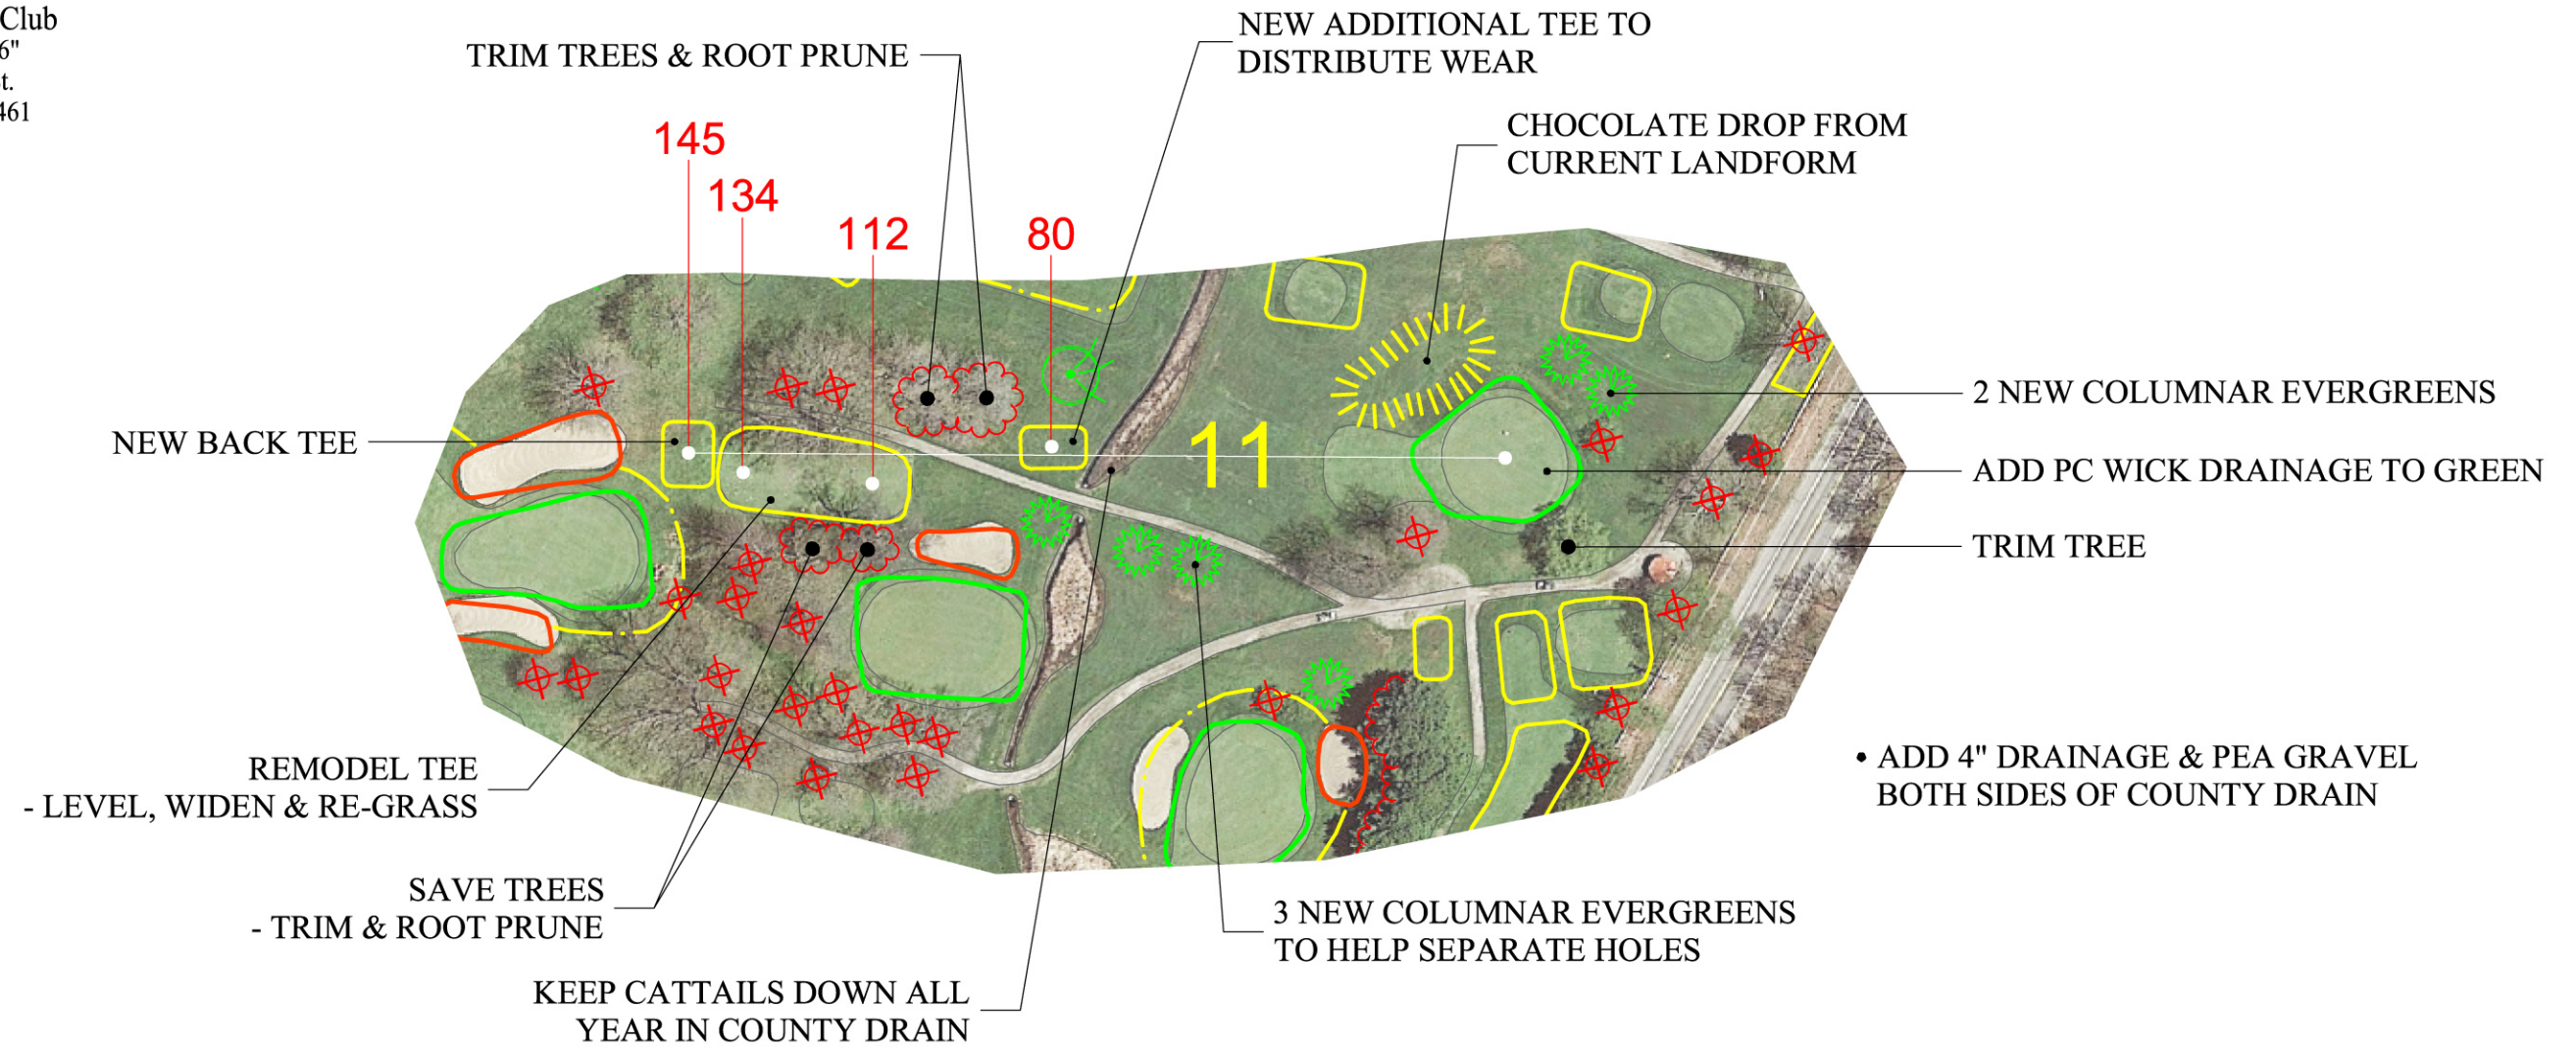

White Lake Golf Club
 "Established 1916"
 6777 S. Shore St.
 Whitehall, MI 49461

Final Master Plan Hole #11

Raymond Hearn
 Golf Course Designs, Inc.
 119 West 37th Street
 Holland, Michigan 49423 USA
 (O) 616-399-7686 www.rhgd.com
 (M) 616-403-6181 ray@rhgd.com

SCORECARD

| | I | II | III | IV | PAR |
|-----------|-----|-------|-------|-------|-----|
| EXISTING: | 137 | - 130 | - 114 | - 110 | 3 |
| PROPOSED: | 145 | - 134 | - 112 | - 80 | 3 |

March 15, 2021

KEY

-  Restored Green
-  New or Remodeled Bunker
-  Proposed Grass Hollow
-  New Fairway Edge
-  Trees to be removed
-  Clearing
-  New Cart Path (flared out end)