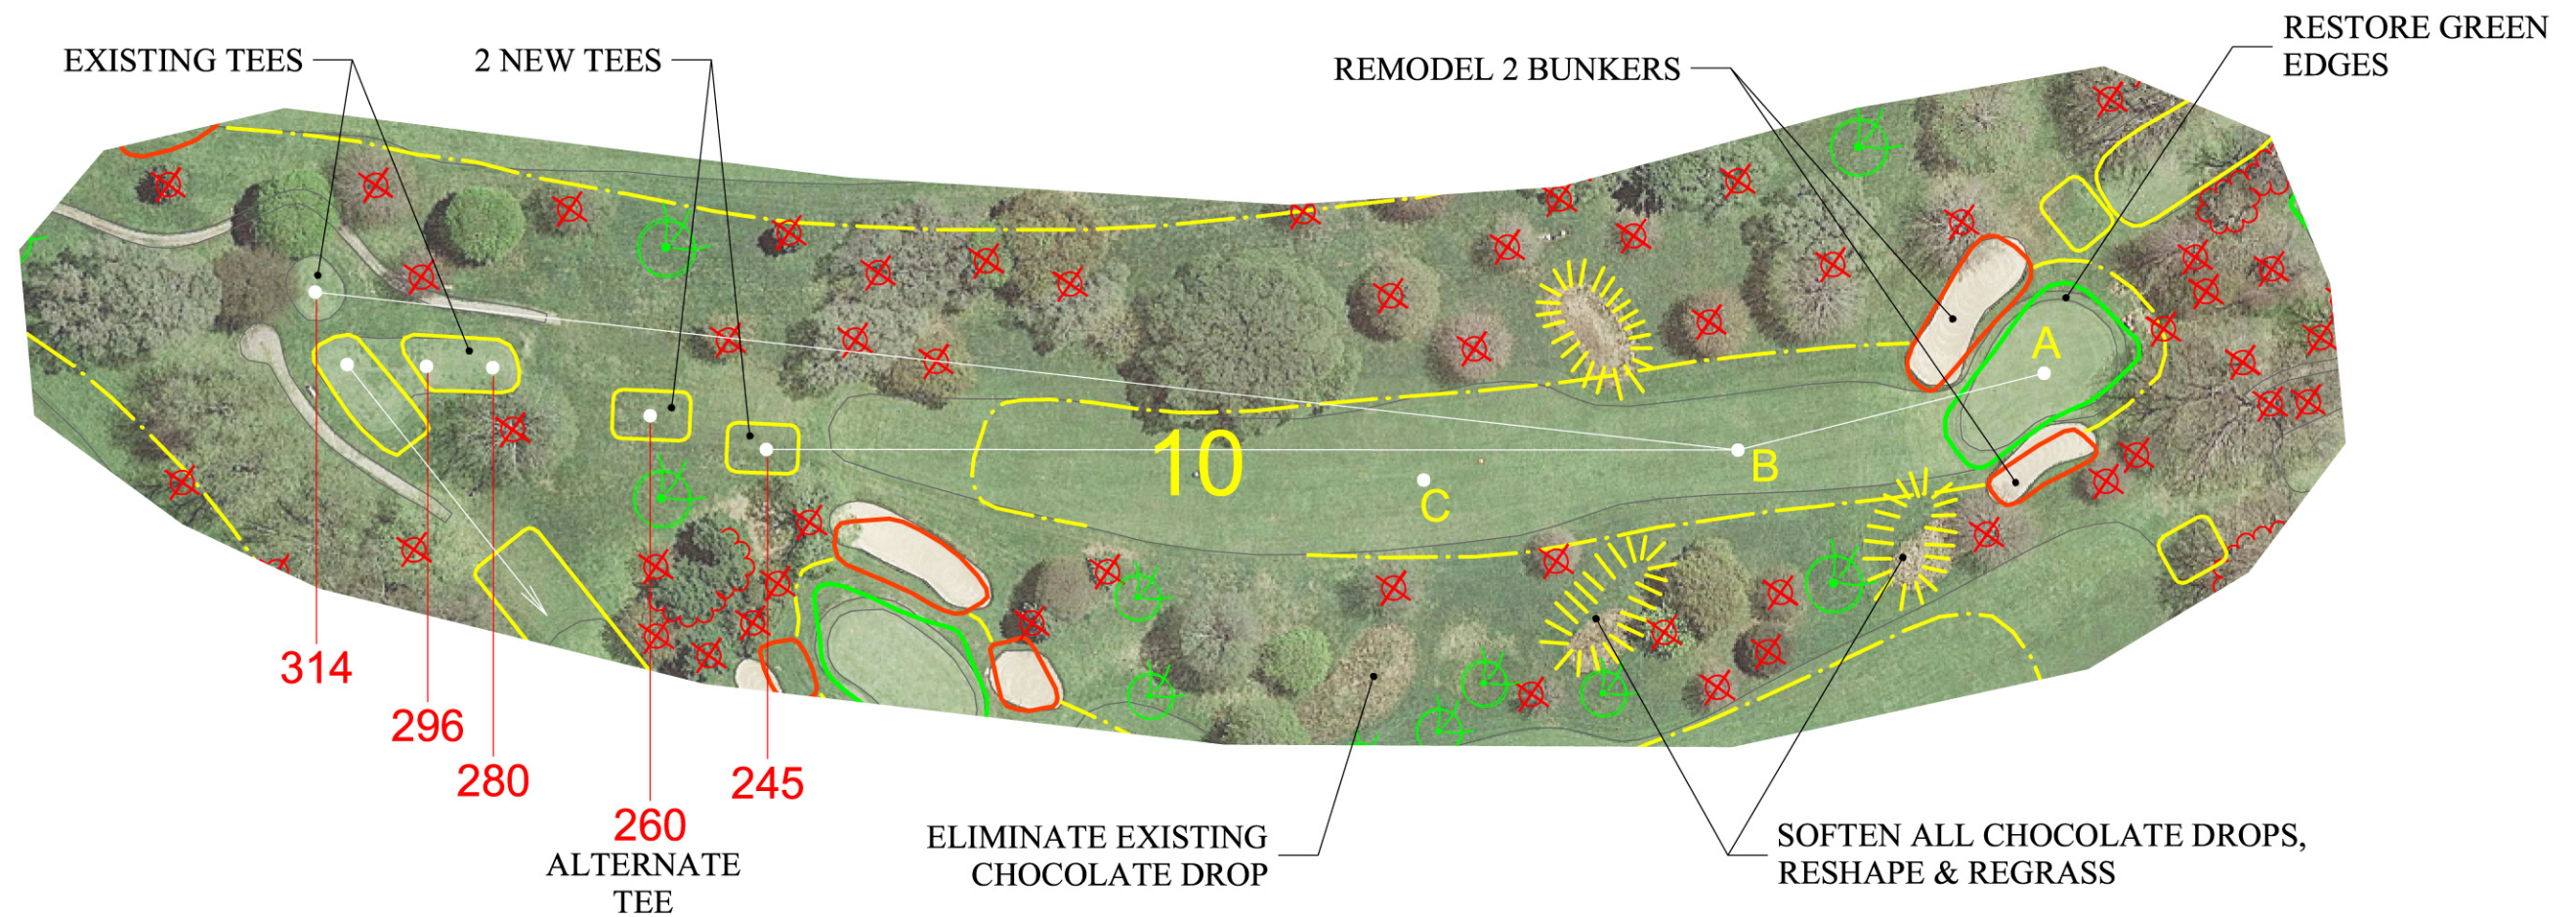

White Lake Golf Club
 "Established 1916"
 6777 S. Shore St.
 Whitehall, MI 49461

Final Master Plan Hole #10

Raymond Hearn
 Golf Course Designs, Inc.
 119 West 37th Street
 Holland, Michigan 49423 USA
 (O) 616-399-7686 www.rhgd.com
 (M) 616-403-6181 ray@rhgd.com

SCORECARD

	I	II	III	IV	PAR
EXISTING:	314	296	288	280	4
PROPOSED:	314	296	280	245	4

SHOT MATRIX

	I	II	III	IV
A:	300	282	266	230
B:	250	232	216	180
C:	200	182	166	130

KEY

- Restored Green
- New or Remodeled Bunker
- Proposed Grass Hollow
- New Fairway Edge
- Trees to be removed
- Clearing
- New Cart Path (flared out end)

SCALE: 1" = 100'

March 15, 2021