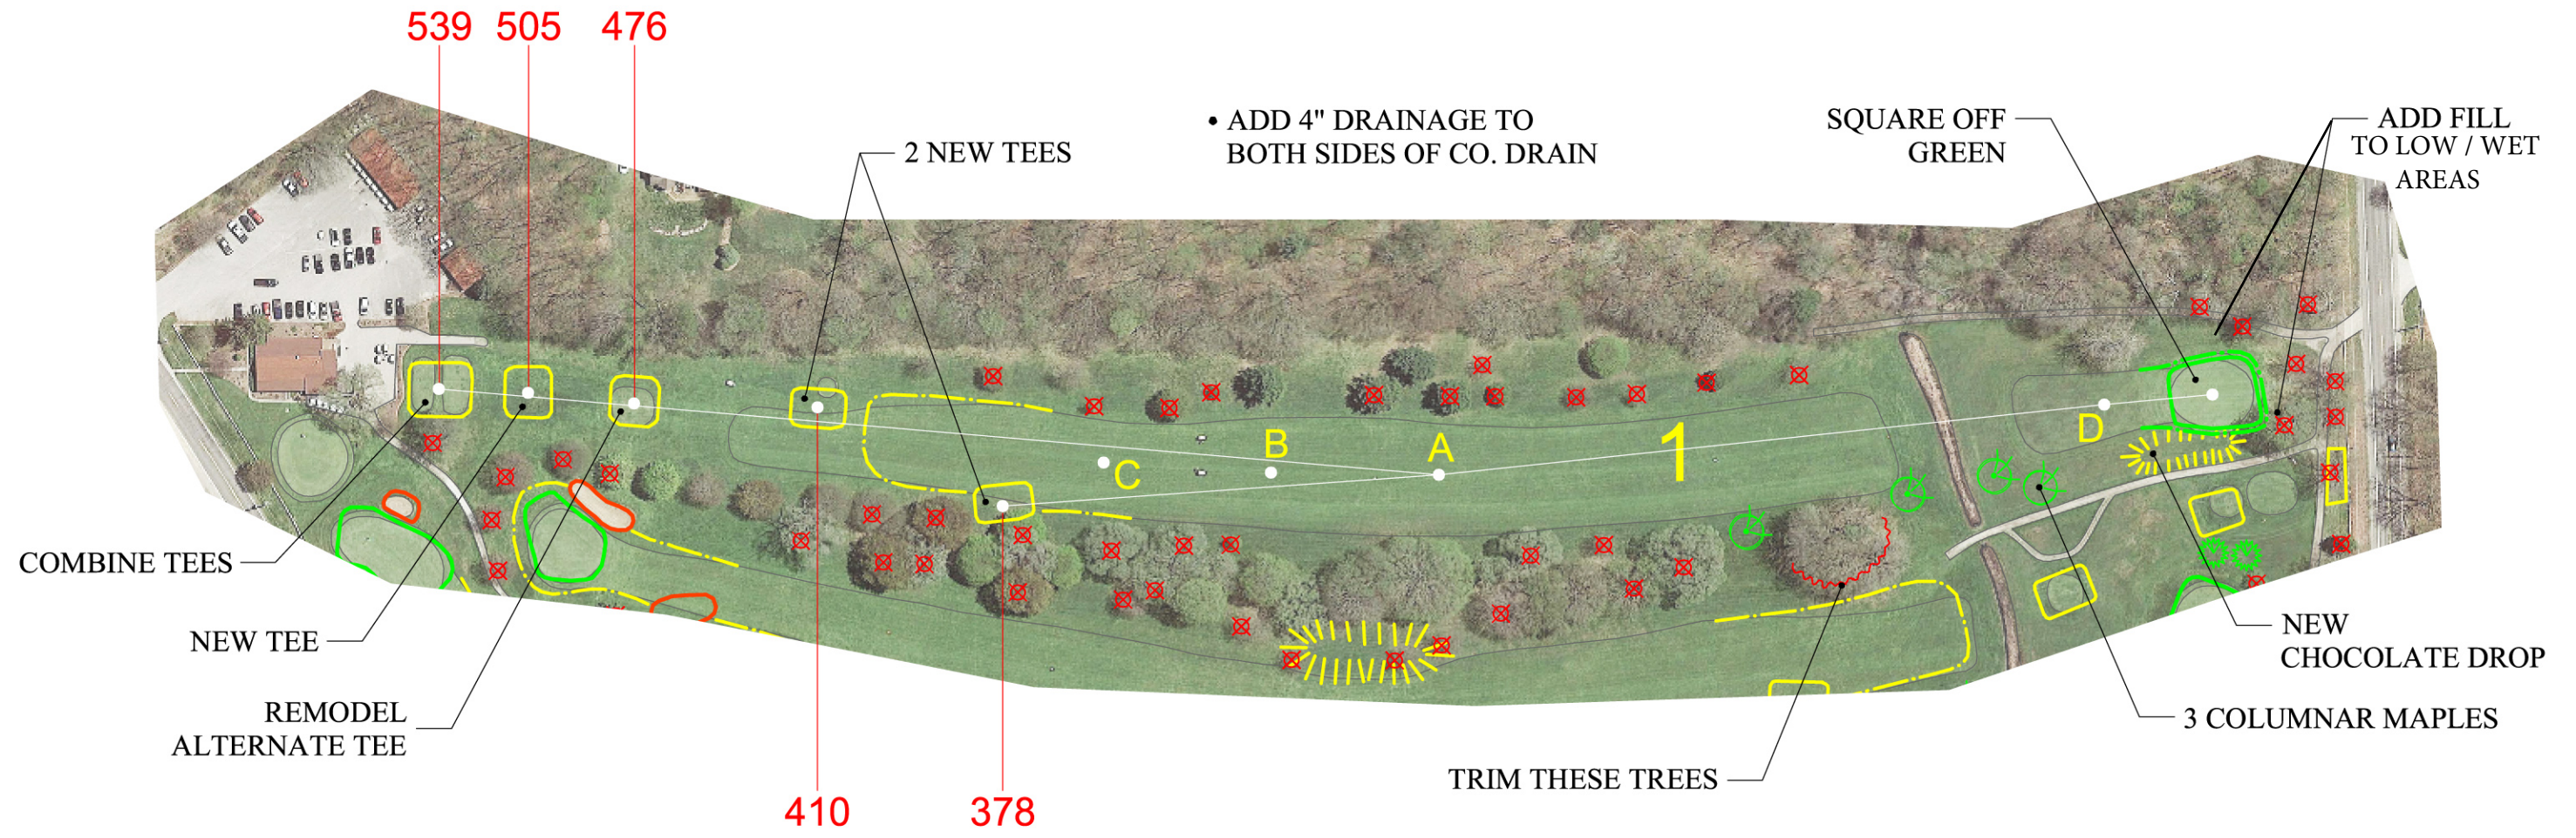

White Lake Golf Club
 "Established 1916"
 6777 S. Shore St.
 Whitehall, MI 49461

Final Master Plan Hole #1

Raymond Hearn
 Golf Course Designs, Inc.
 119 West 37th Street
 Holland, Michigan 49423 USA
 (O) 616-399-7686 www.rhgd.com
 (M) 616-403-6181 ray@rhgd.com

SCORECARD

	I	II	III	IV	PAR
EXISTING:	539	529	476	419	5
PROPOSED:	539	505	410	378	5

SHOT MATRIX

	I	II	III	IV	D
A:	300	266	171	139	200
B:	250	216	121	89	250
C:	200	166	71	39	300

KEY

- Restored Green
- New or Remodeled Bunker
- Proposed Grass Hollow
- New Fairway Edge
- Trees to be removed
- Clearing
- New Cart Path (flared out end)

SCALE: 1" = 150'

March 15, 2021