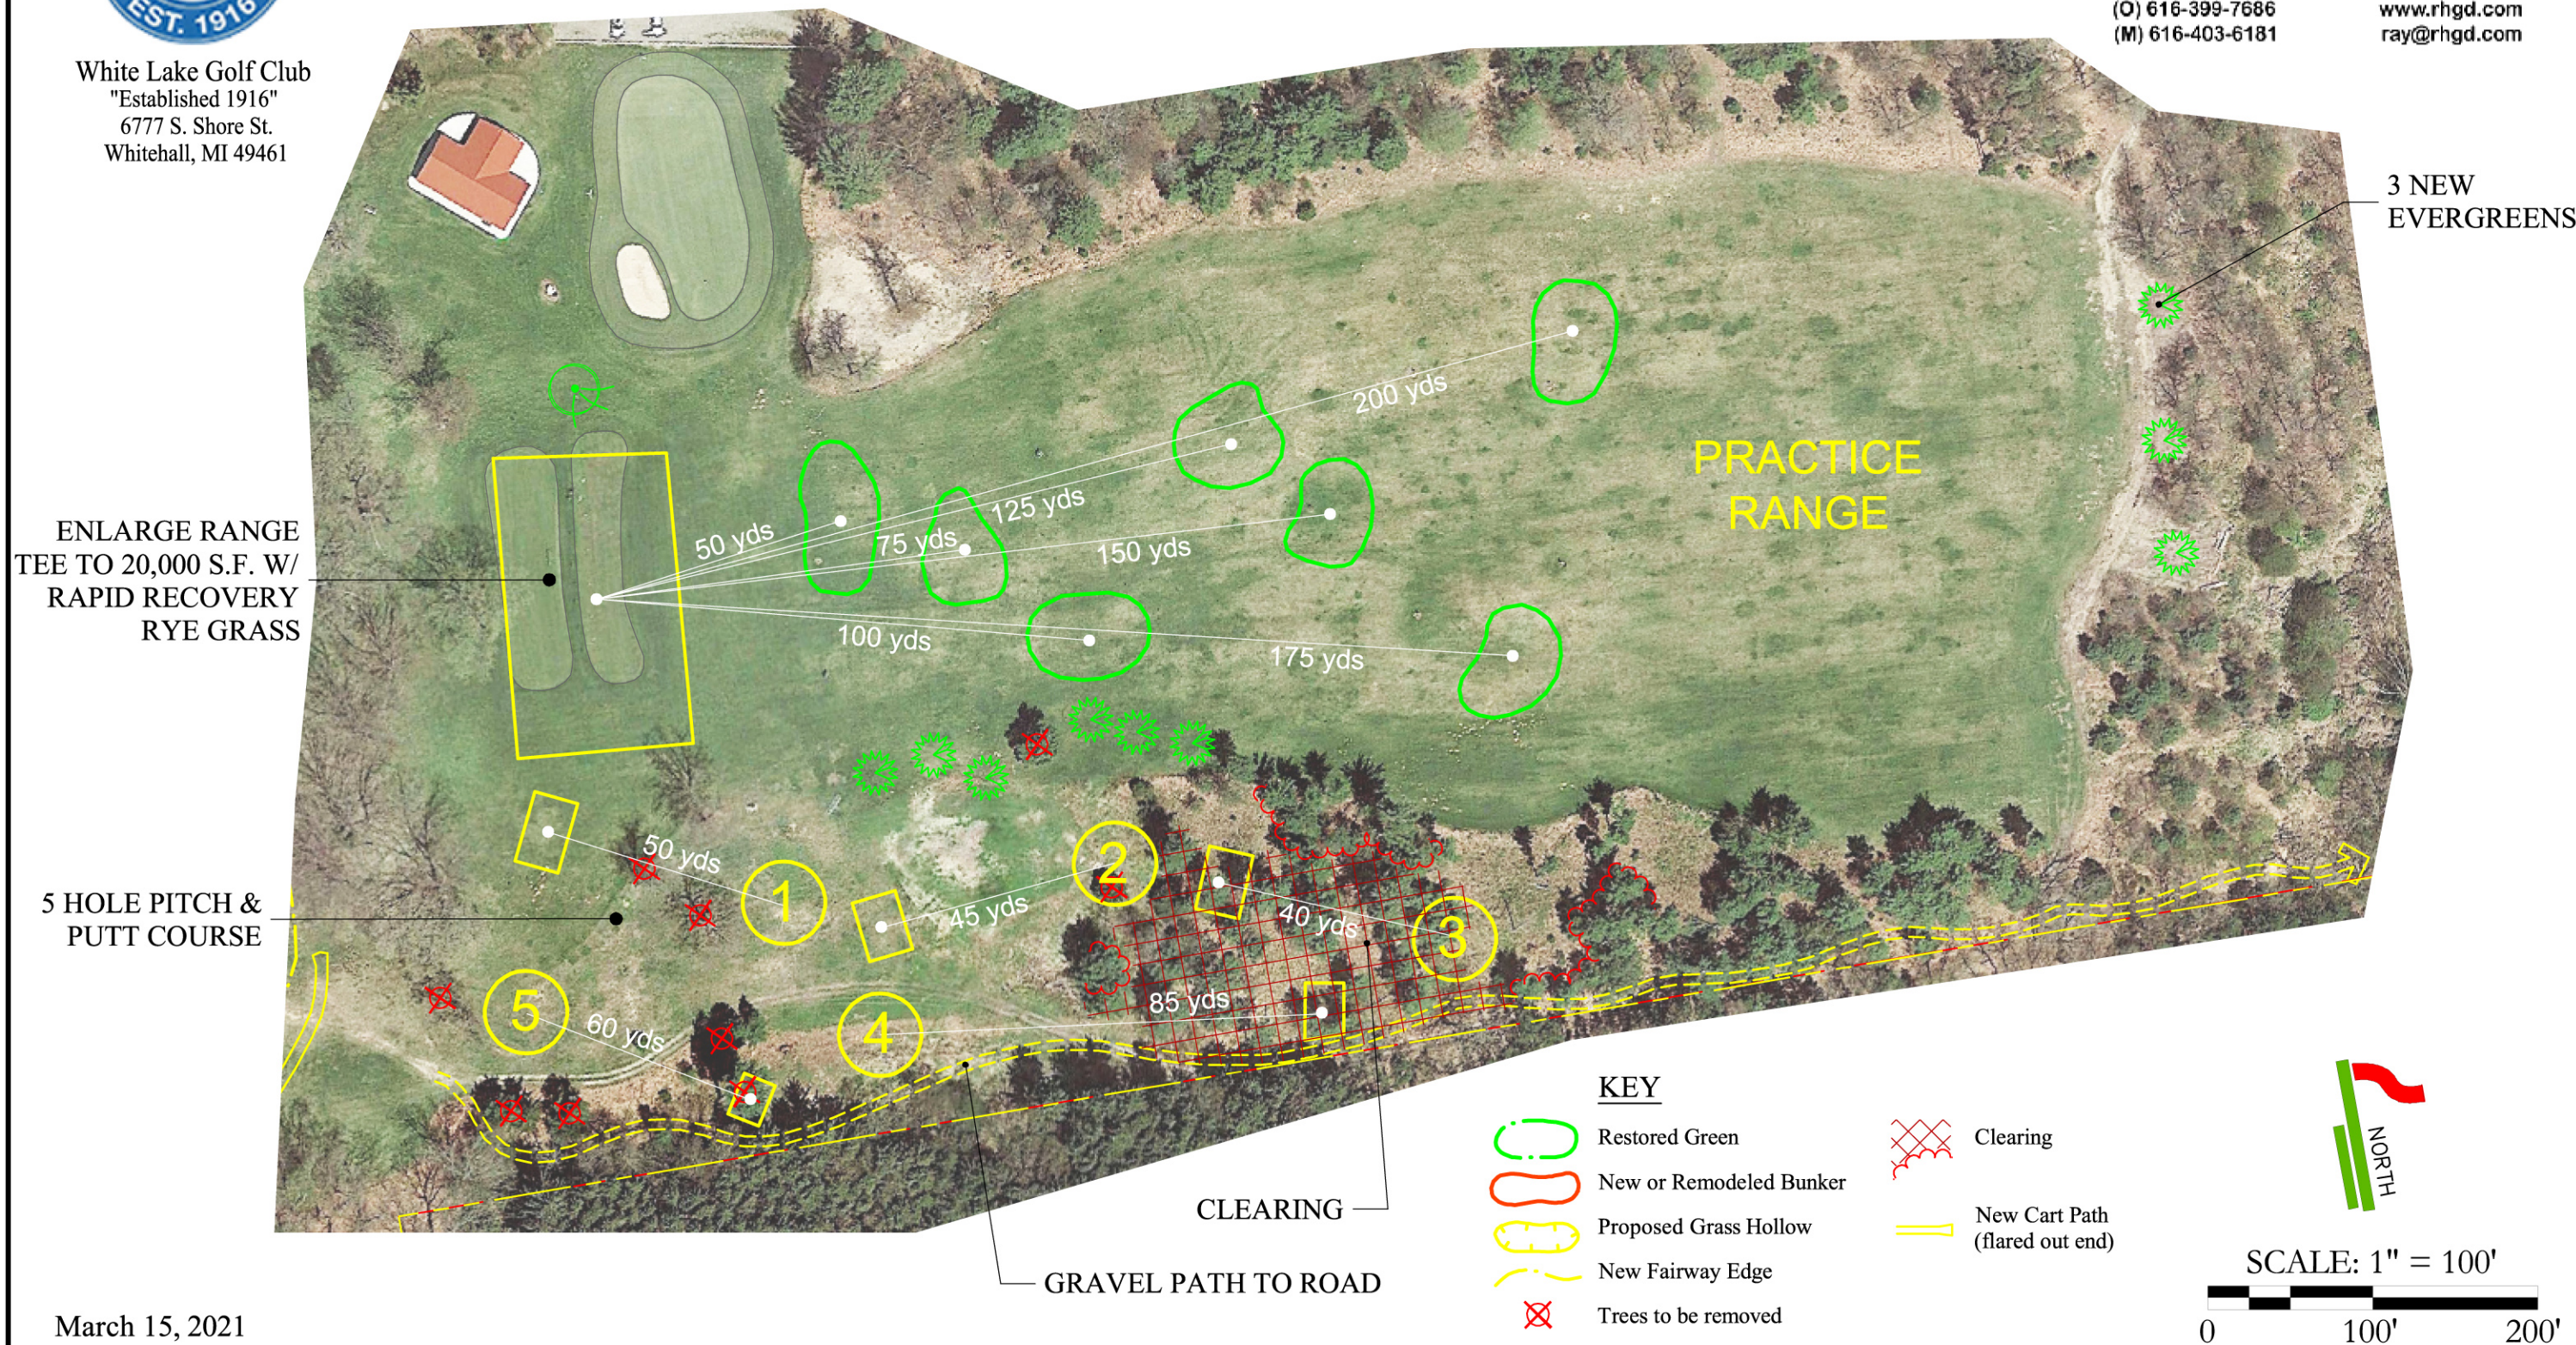

White Lake Golf Club  
"Established 1916"  
6777 S. Shore St.  
Whitehall, MI 49461

# Final Master Plan Practice Range

**Raymond Hearn**  
Golf Course Designs, Inc.  
119 West 37th Street  
Holland, Michigan 49423 USA  
(O) 616-399-7686  
(M) 616-403-6181  
www.rhgd.com  
ray@rhgd.com

March 15, 2021