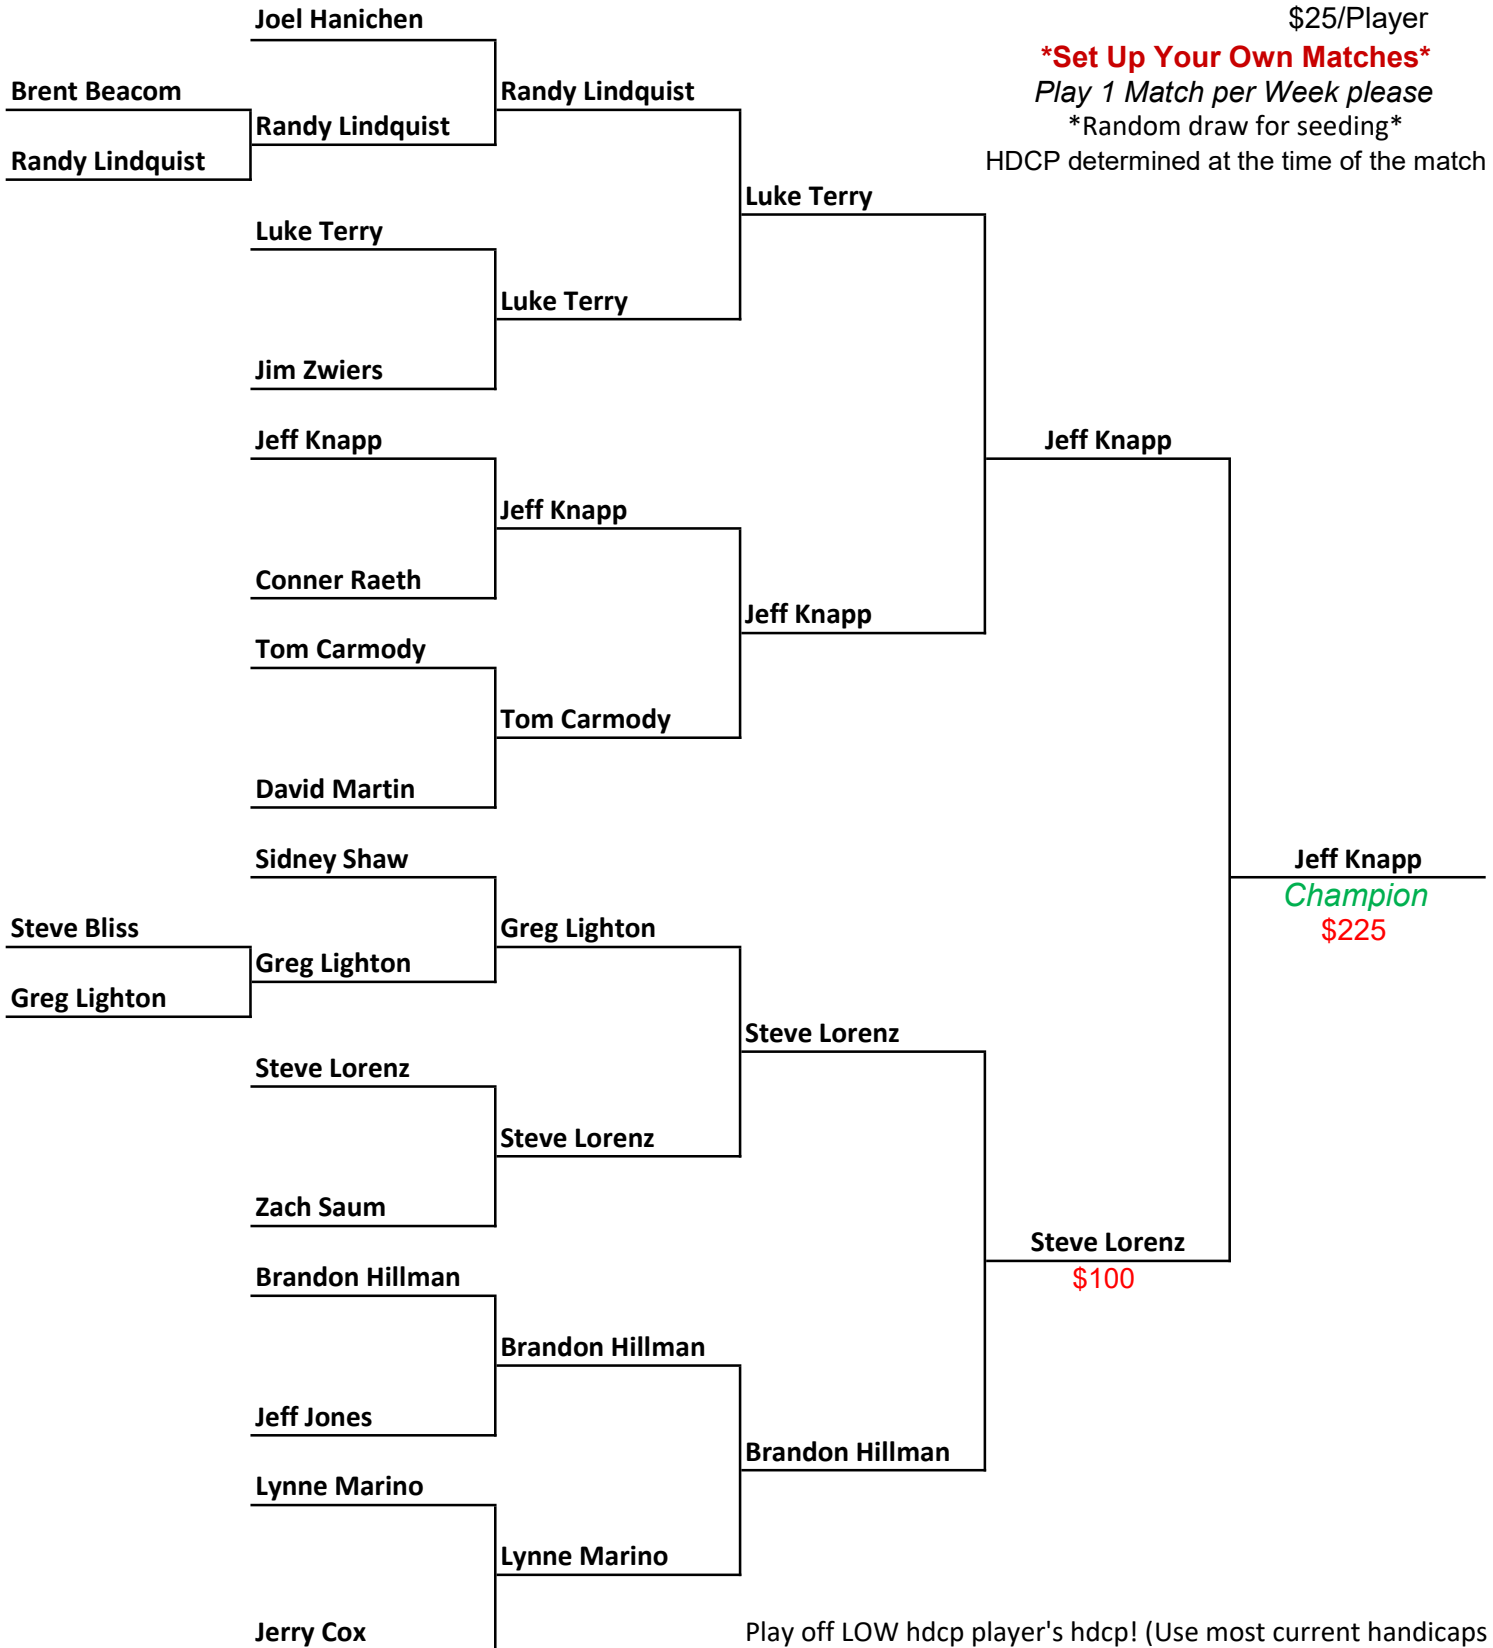

2025 Spring/Summer Match Play

All play should be completed by June 30th!

\$25/Player

Set Up Your Own Matches

Play 1 Match per Week please

Random draw for seeding

HDCP determined at the time of the match

Play off LOW hdcp player's hdcp! (Use most current handicaps)

Example: Player A is a 10 hdcp and Player B is a 15 hdcp, then **Player A** plays to a zero and **Player B** gets a 5 hdcp