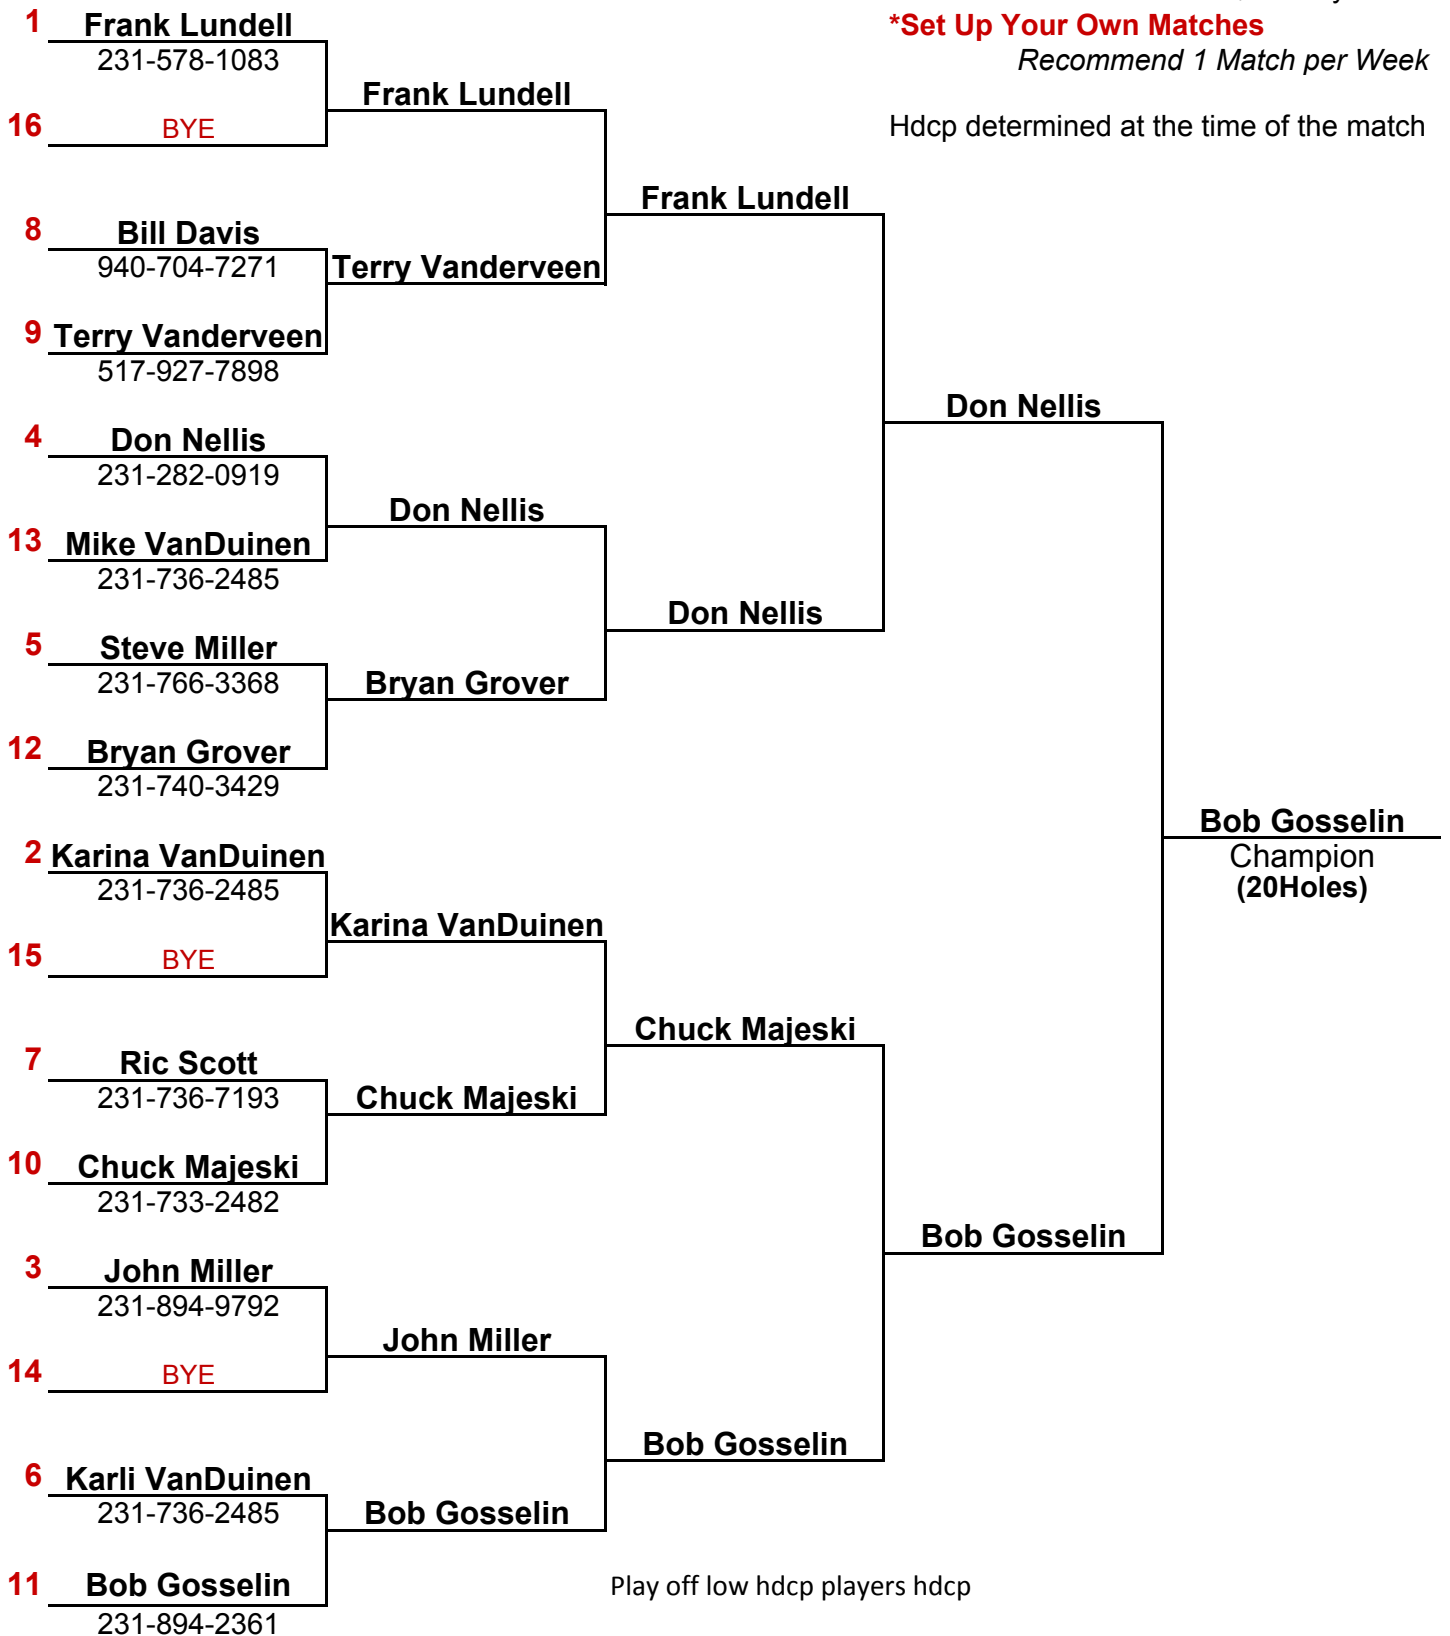

# 2017 Spring Match Play

\$20/Player

**\*Set Up Your Own Matches**

*Recommend 1 Match per Week*

Hdcp determined at the time of the match

*\*Random Drawing for Seeding*