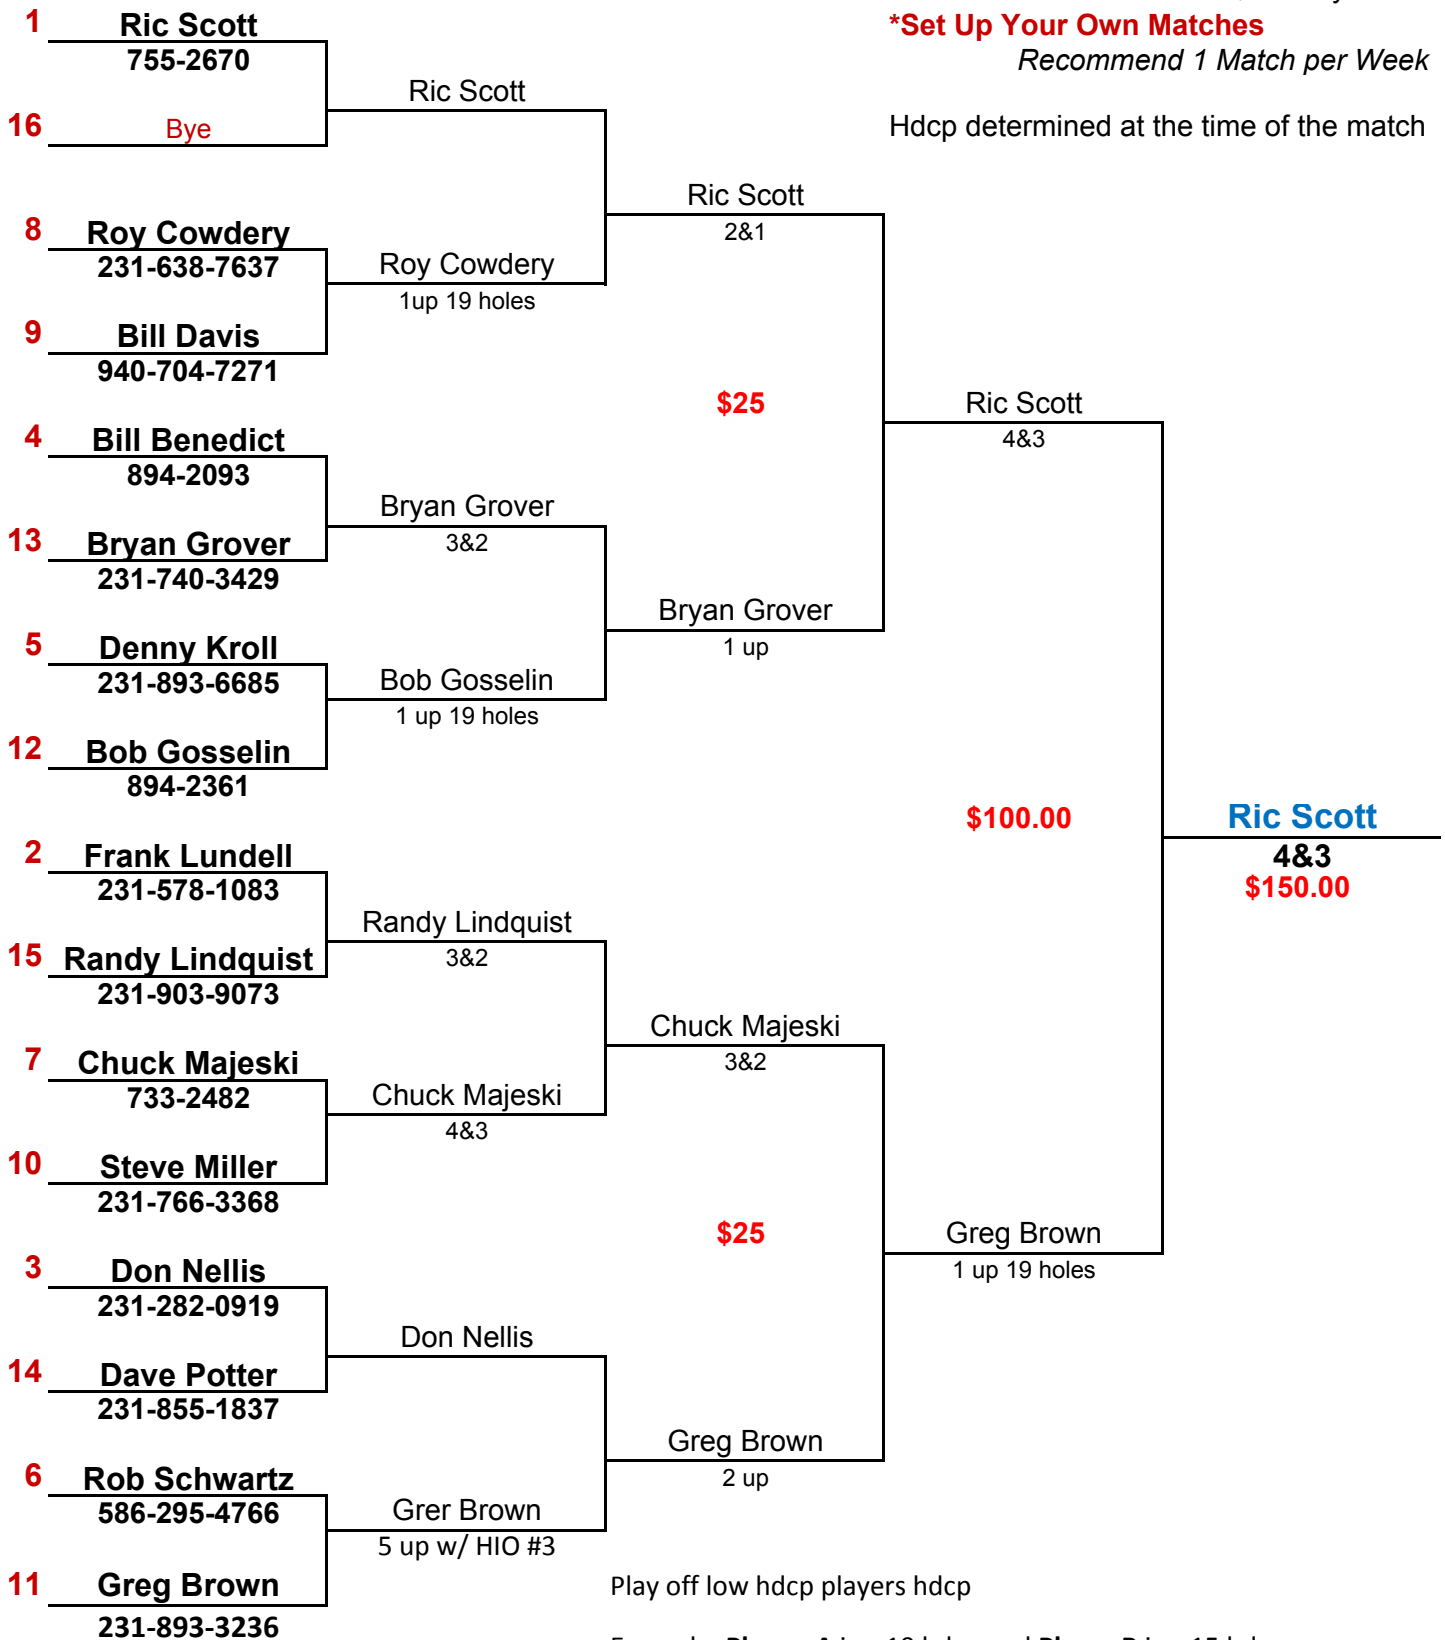

2016 Ernie Augustin Spring Match Play Tournament

\$20/Player

***Set Up Your Own Matches**

Recommend 1 Match per Week

Hdcp determined at the time of the match

**Random Drawing for Seeding*

Example: **Player A** is a 10 hdcp and **Player B** is a 15 hdcp, then **Player A** play to a zero and **Player B** gets a 5 hdcp