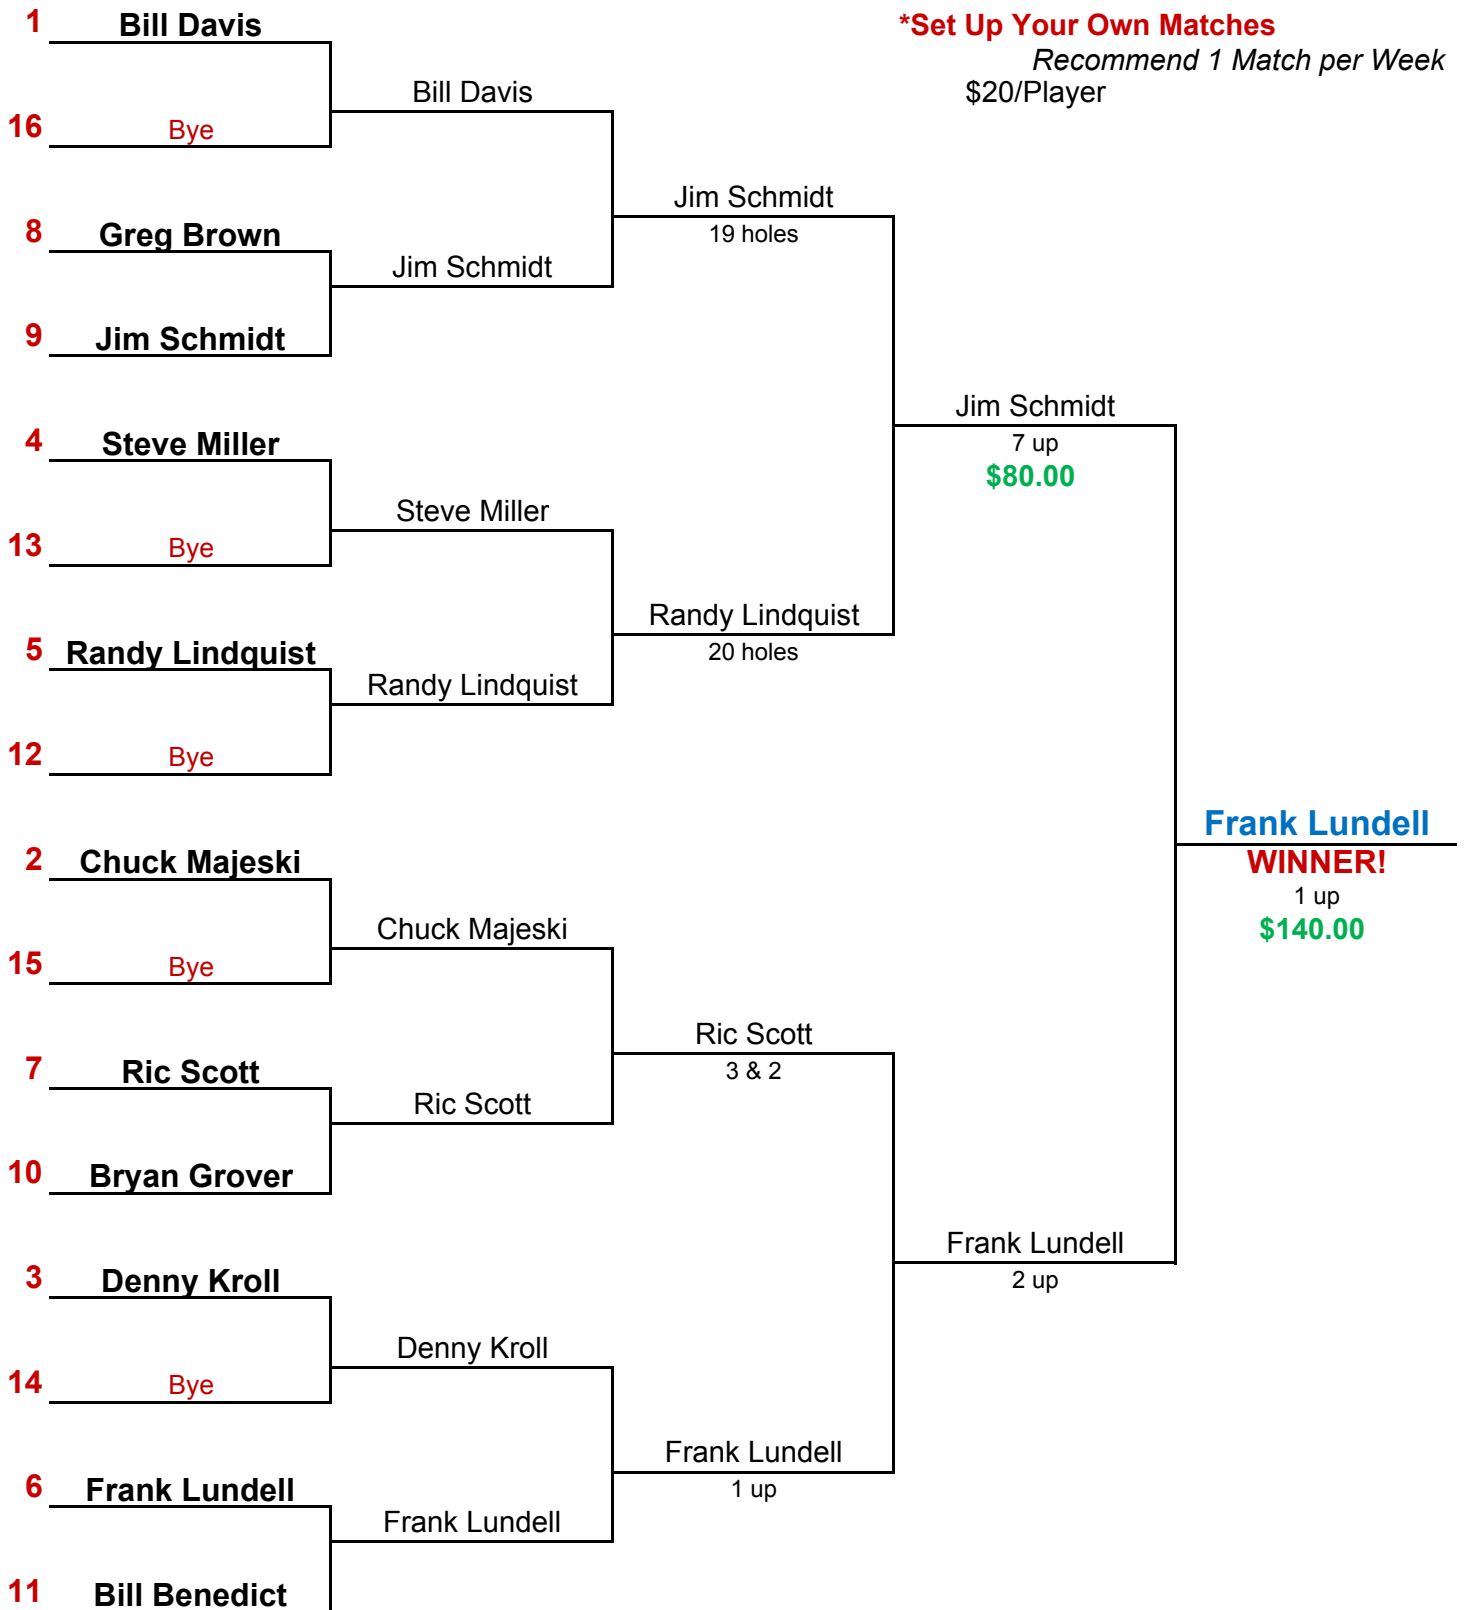

2015 Spring Match Play

***Set Up Your Own Matches**

*Recommend 1 Match per Week
\$20/Player*

**Random Drawing for Seeding*