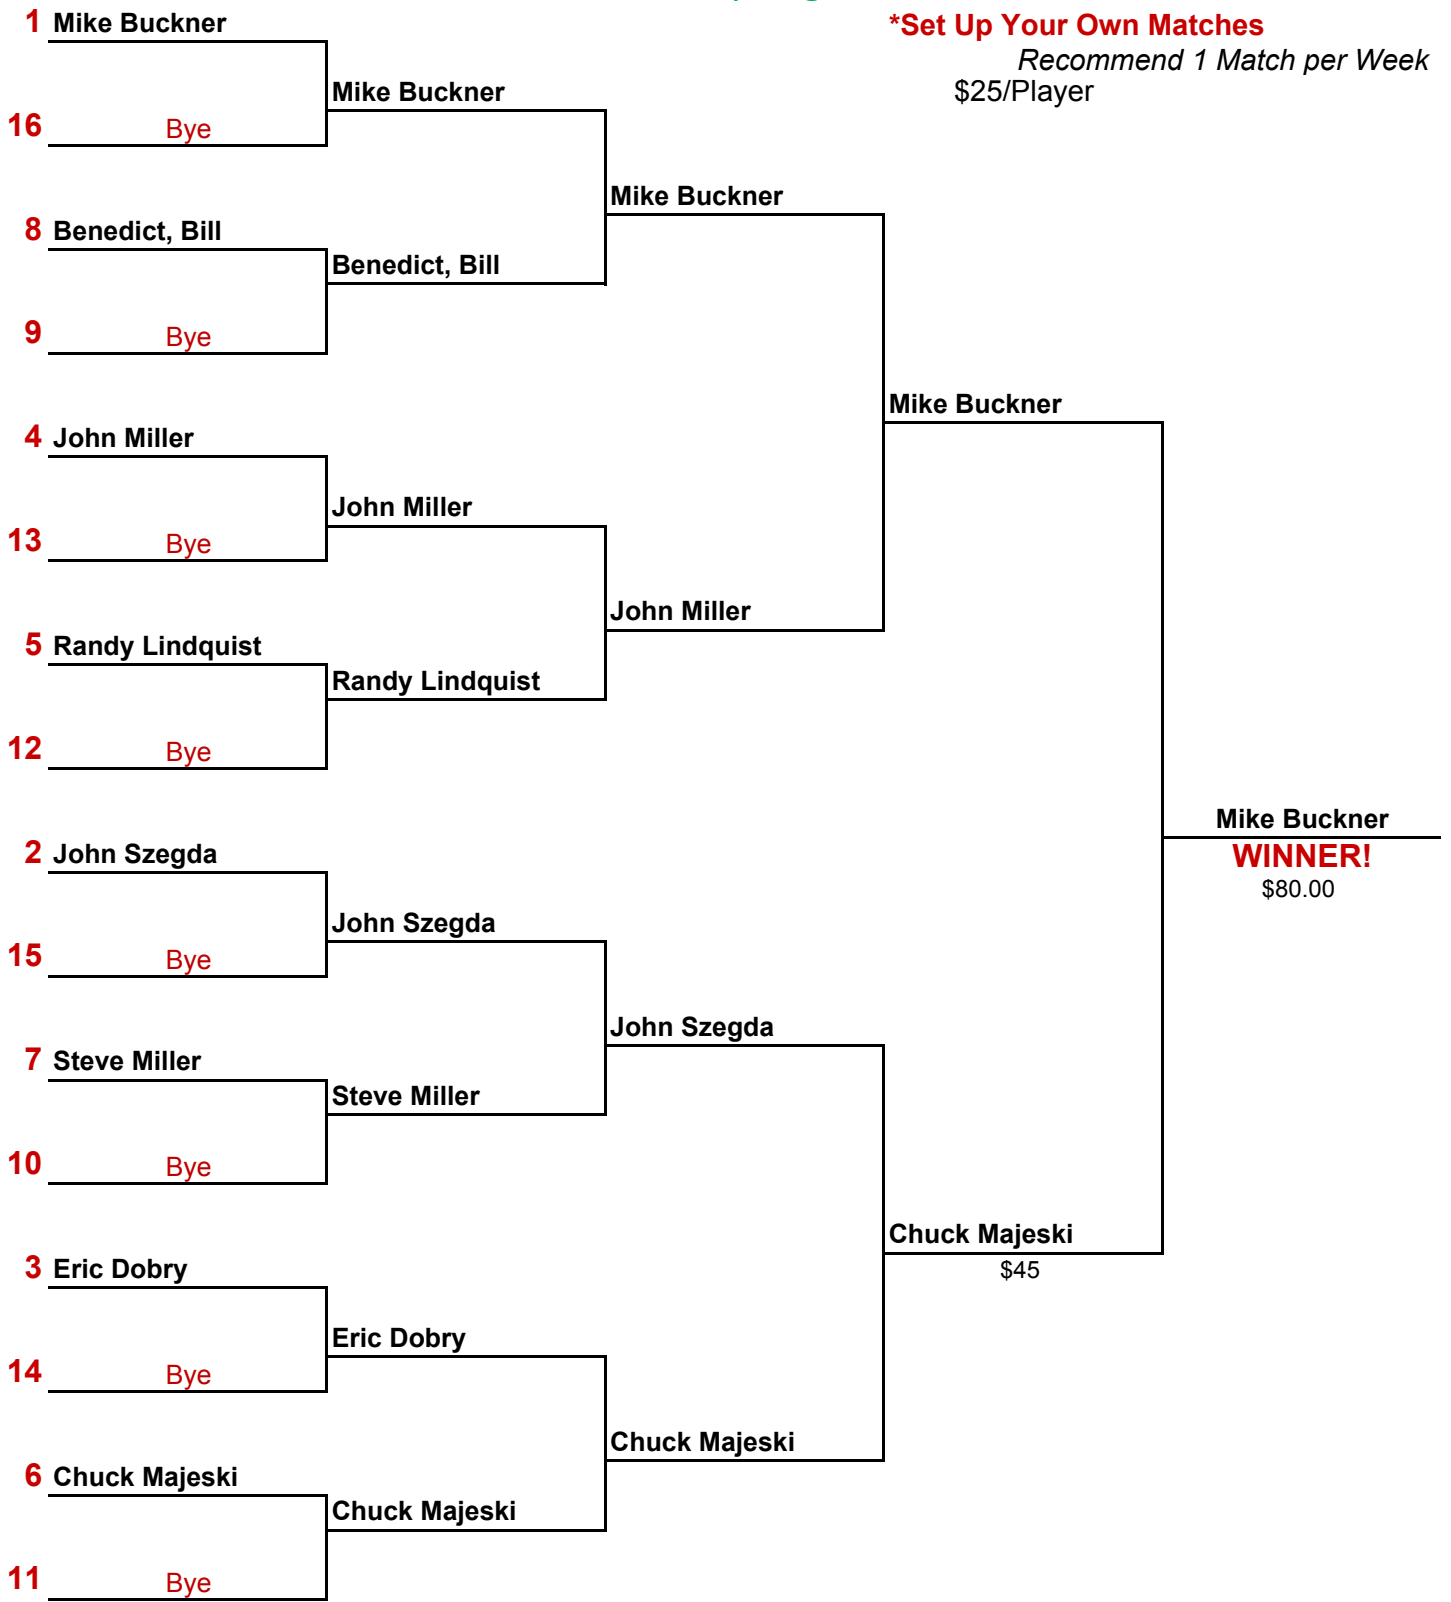

2015 Club Championship- Match Play

Champ Flight

***Set Up Your Own Matches**

Recommend 1 Match per Week
\$25/Player

2015 Club Championship- Match Play

Second Flight

***Set Up Your Own Matches**

Recommend 1 Match per Week
\$25/Player