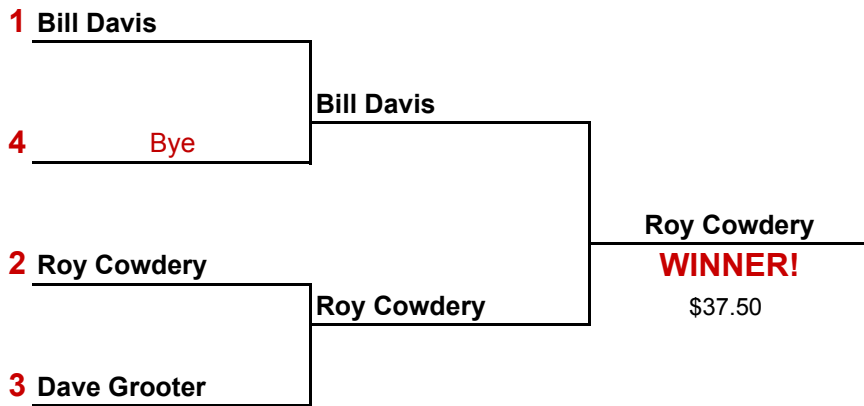

2015 Club Championship- Match Play

Champ Flight

***Set Up Your Own Matches**

Recommend 1 Match per Week
\$25/Player

2015 Club Championship- Match Play

Second Flight

***Set Up Your Own Matches**

Recommend 1 Match per Week
\$25/Player