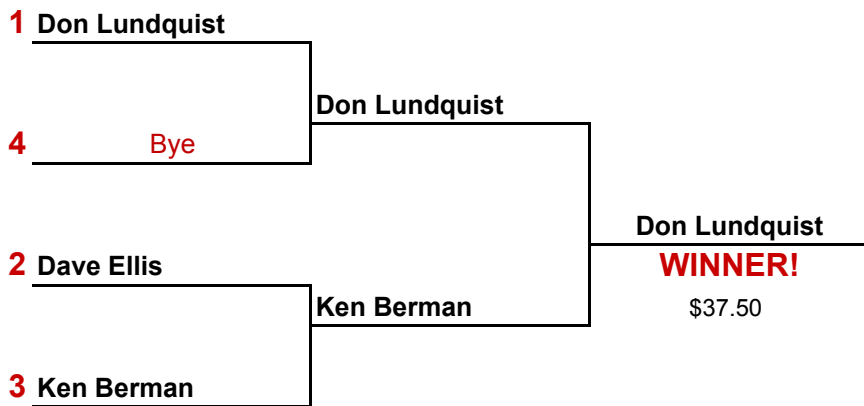

2015 Club Championship

Third Flight