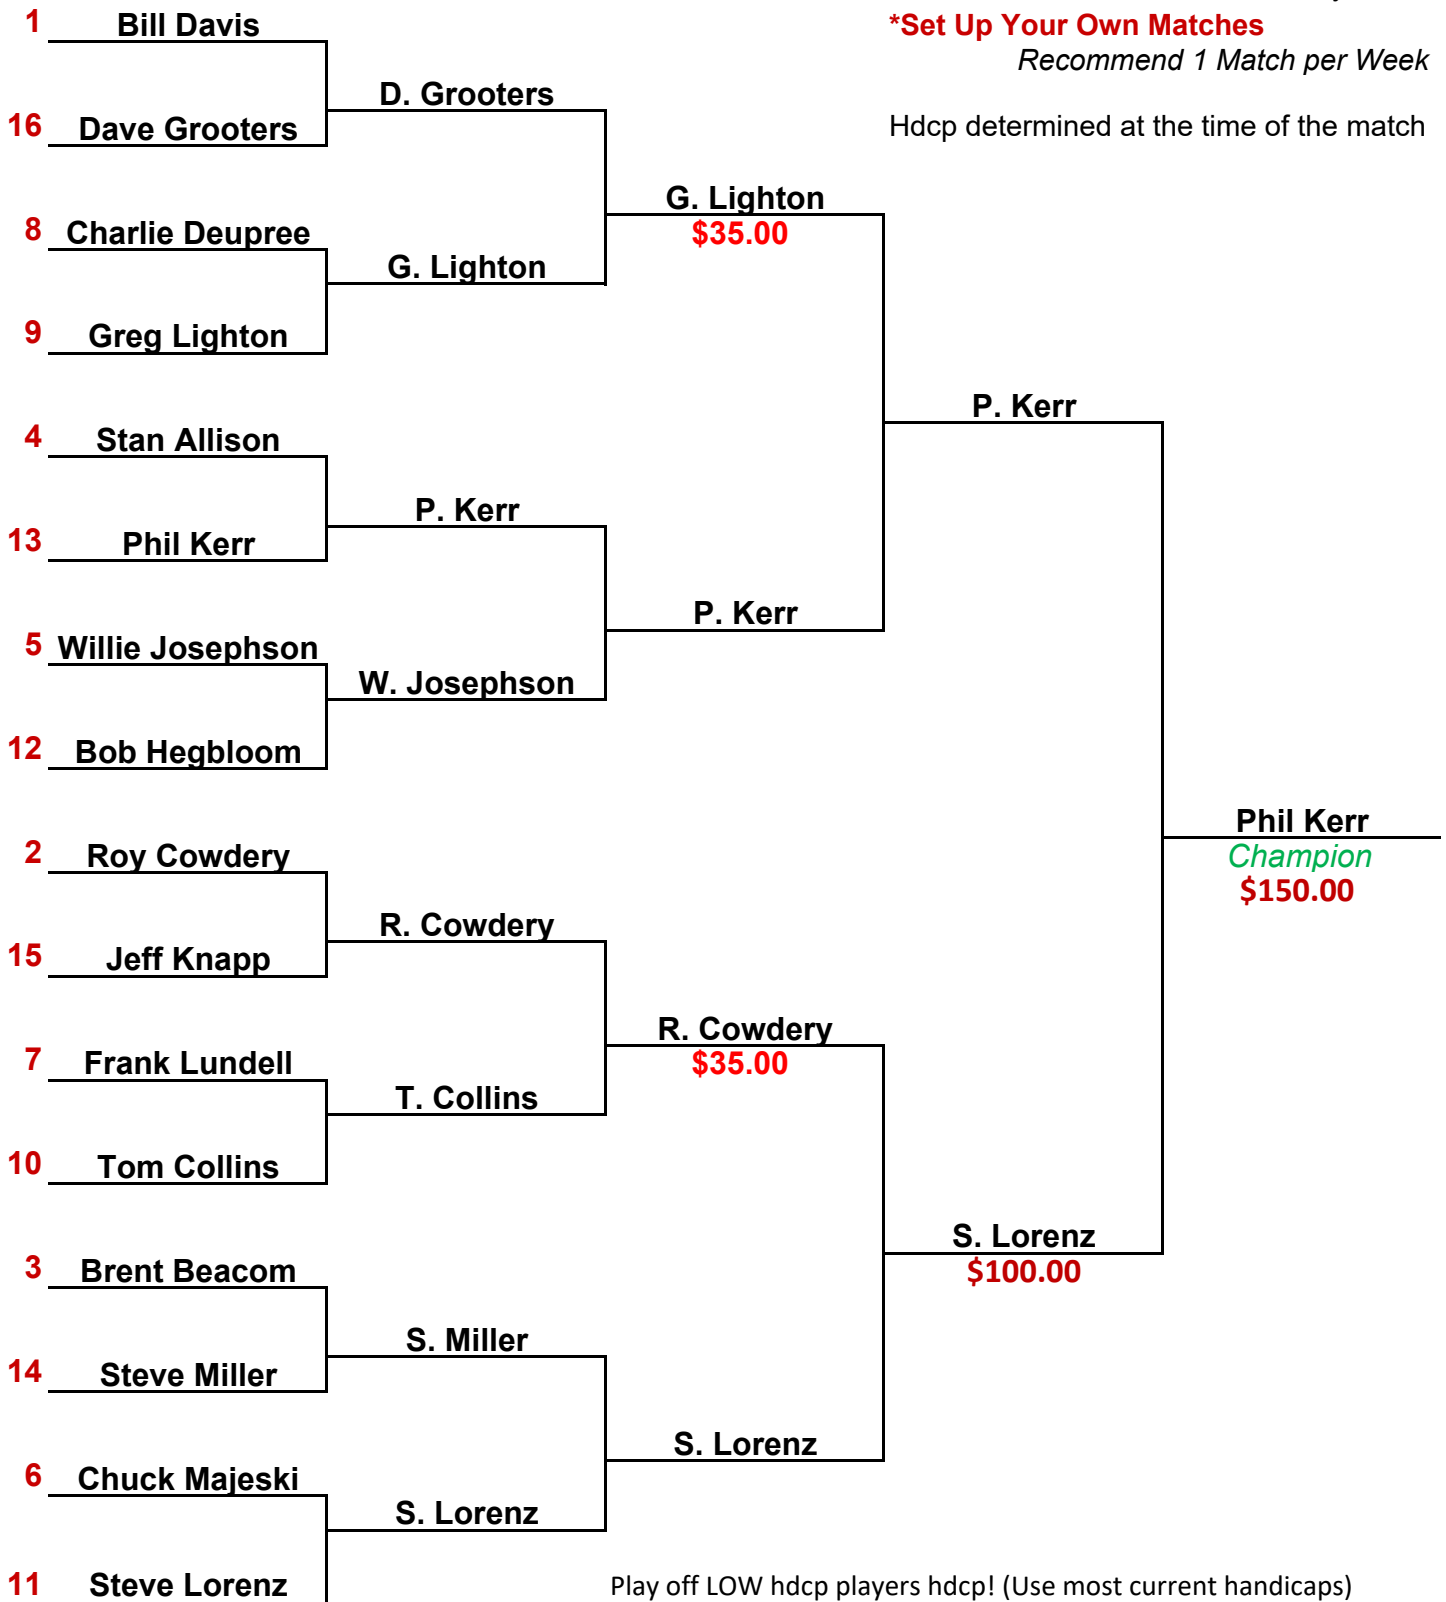

2021 Spring/Summer Match Play

to be completed by June 15th!

\$20/Player

***Set Up Your Own Matches**

Recommend 1 Match per Week

Hdcp determined at the time of the match

Play off LOW hdcp players hdcp! (Use most current handicaps)

Example: **Player A** is a 10 hdcp and **Player B** is a 15 hdcp, then **Player A** plays to a zero and **Player B** gets a 5 hdcp

**Random Drawing for Seeding*